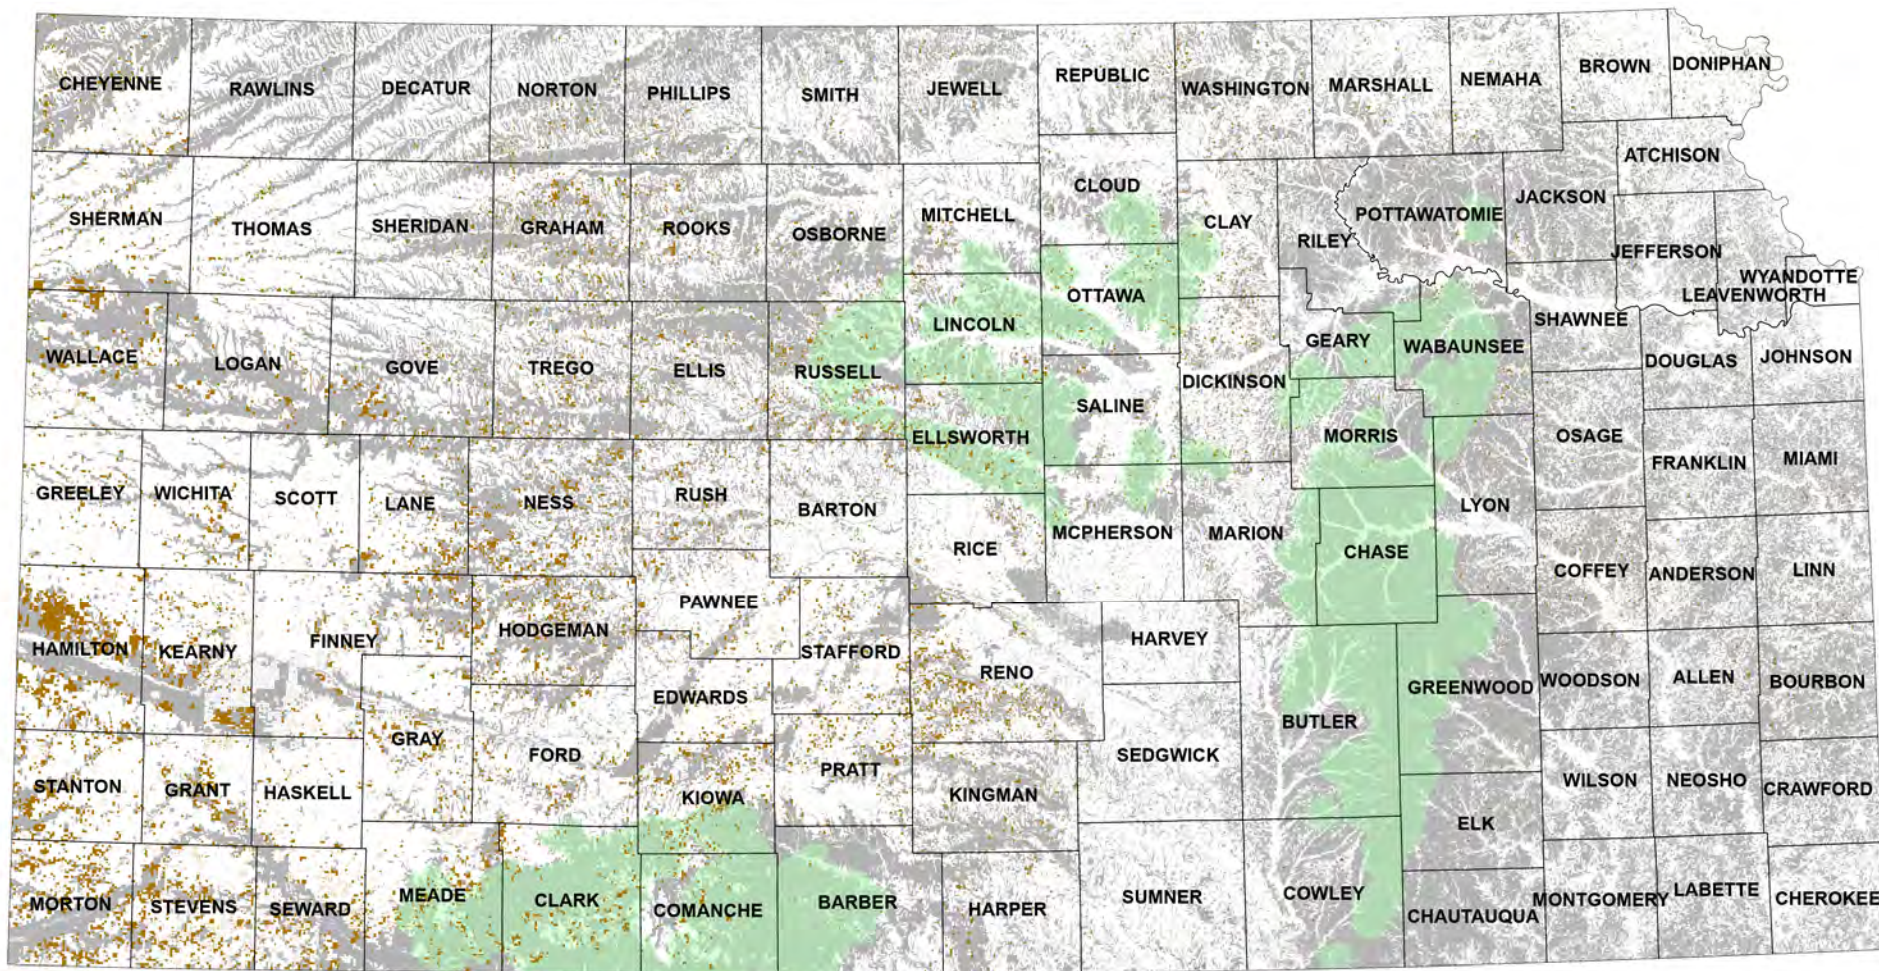

Kansas Grasslands

Grassland Areas

- CRP
- NLCD (Landcovers: Hay/Pasture, Herbaceous, Shrub/Scrub)
- GPGI Targeted Funding