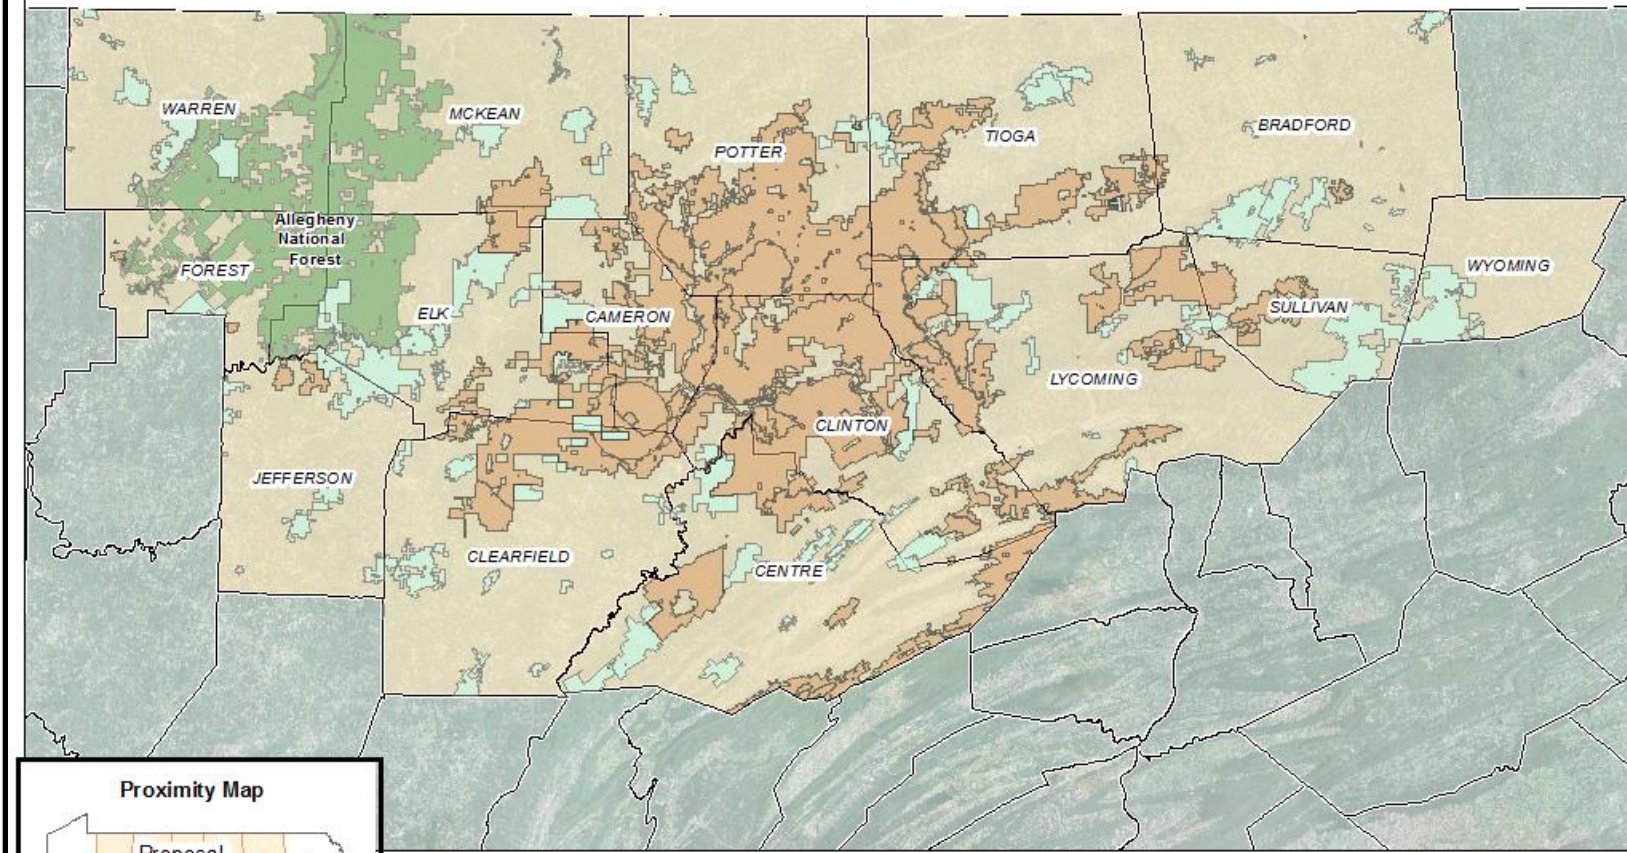

# Pennsylvania

## Joint Chiefs' Landscape Restoration Partnership Proposal

USDA is an equal opportunity provider, employer, and lender.

0 5 10 20 30 Miles

- Allegheny National Forest
- Pennsylvania State Forests, DCNR
- Pennsylvania Game Commission
- FY 17 Joint Chiefs' Proposal Focal Area