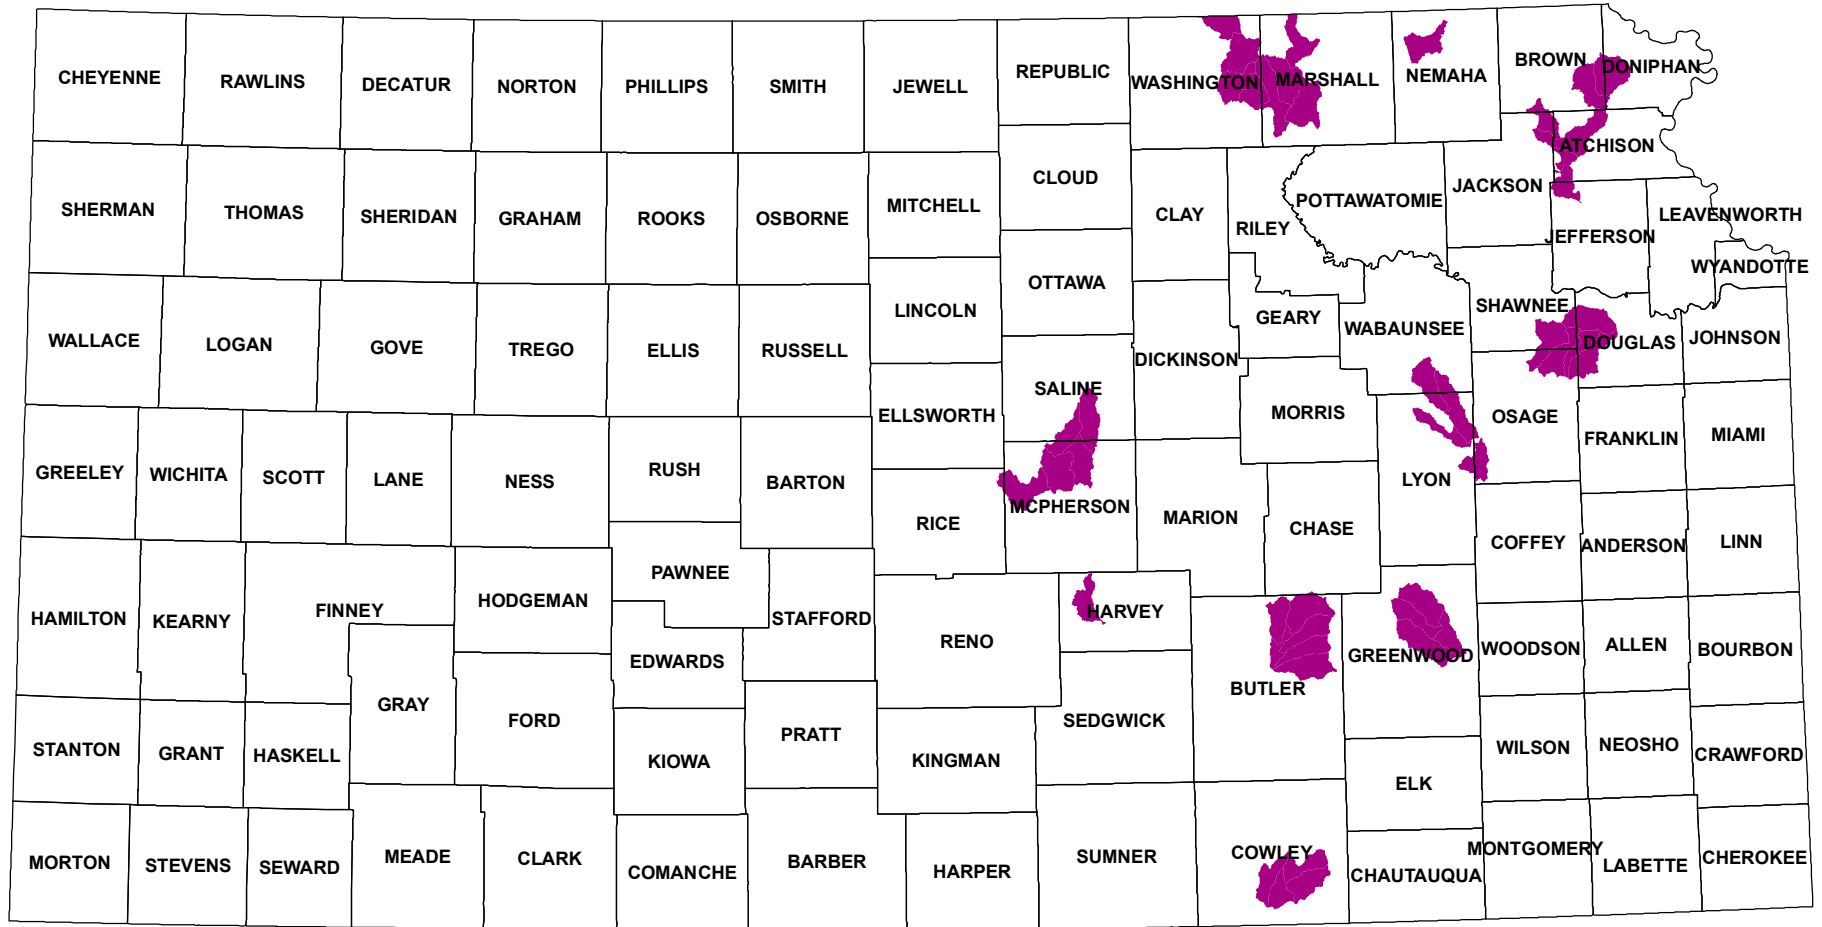

# Kansas Environmental Quality Incentives Program Stream System Restoration Watershed Restoration and Protection Strategy Implementation Areas for Streambank

**Legend**

 Proposed Priority Areas