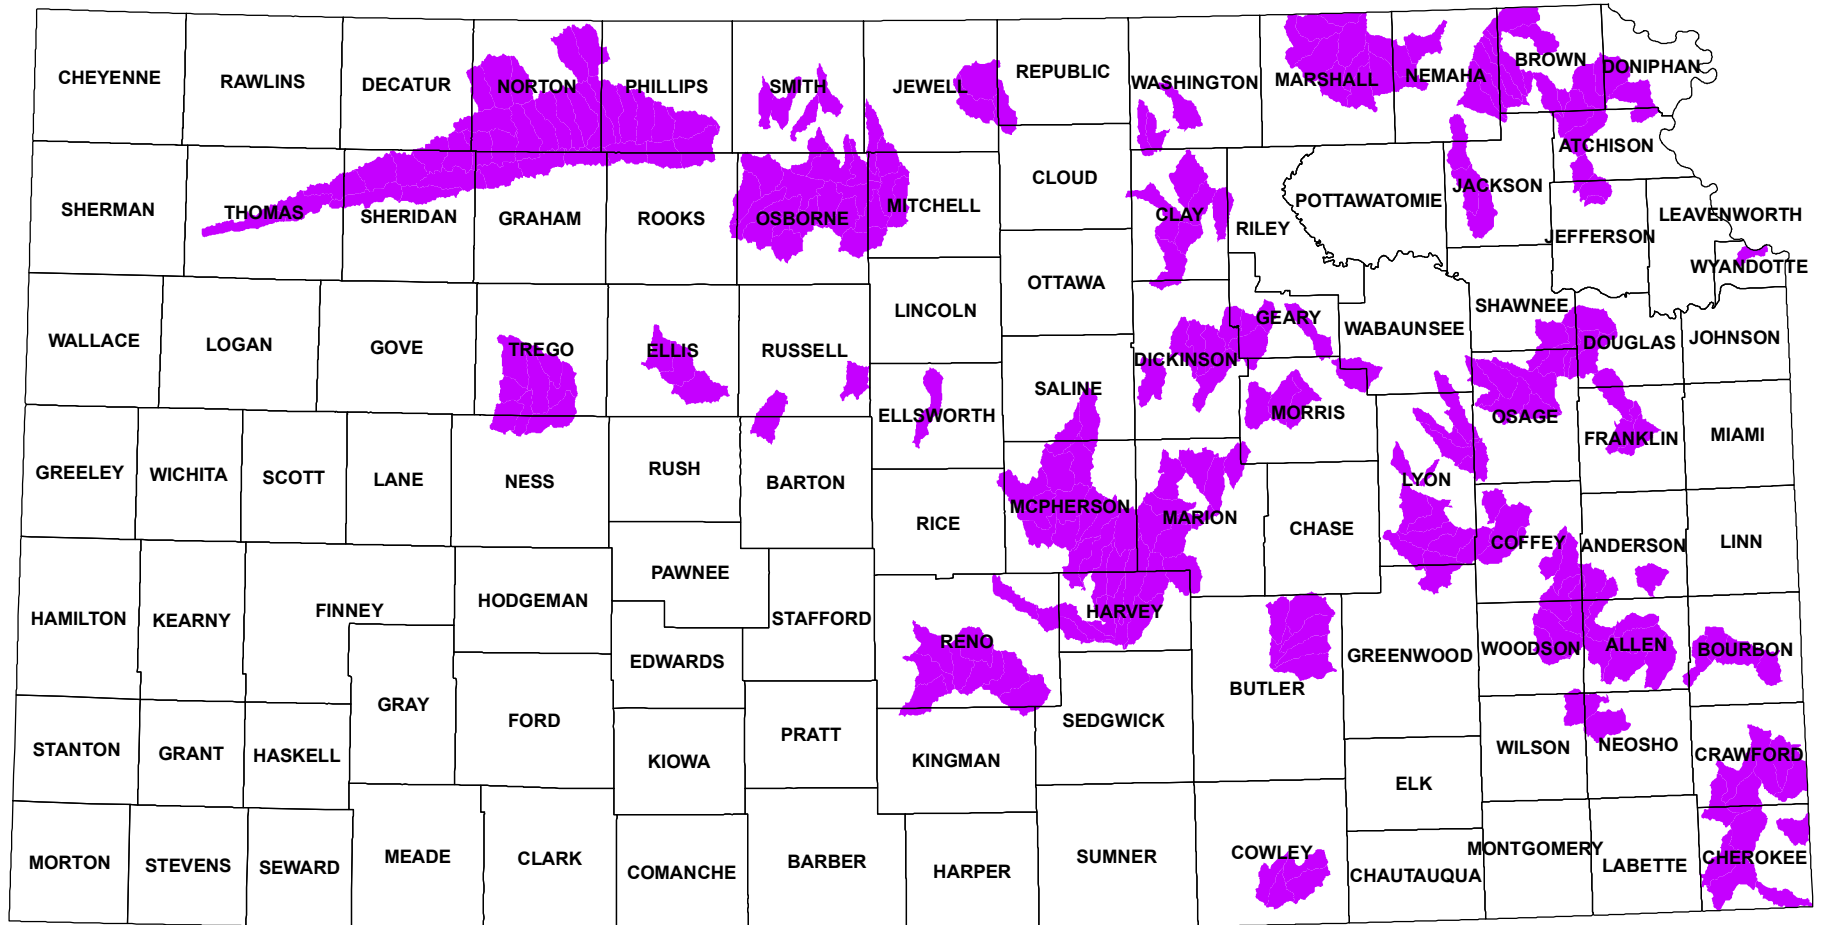

Kansas Environmental Quality Incentives Program Soil Health Watershed Restoration and Protection Strategy Implementation Areas for Cropland

Legend

 Proposed Priority Areas