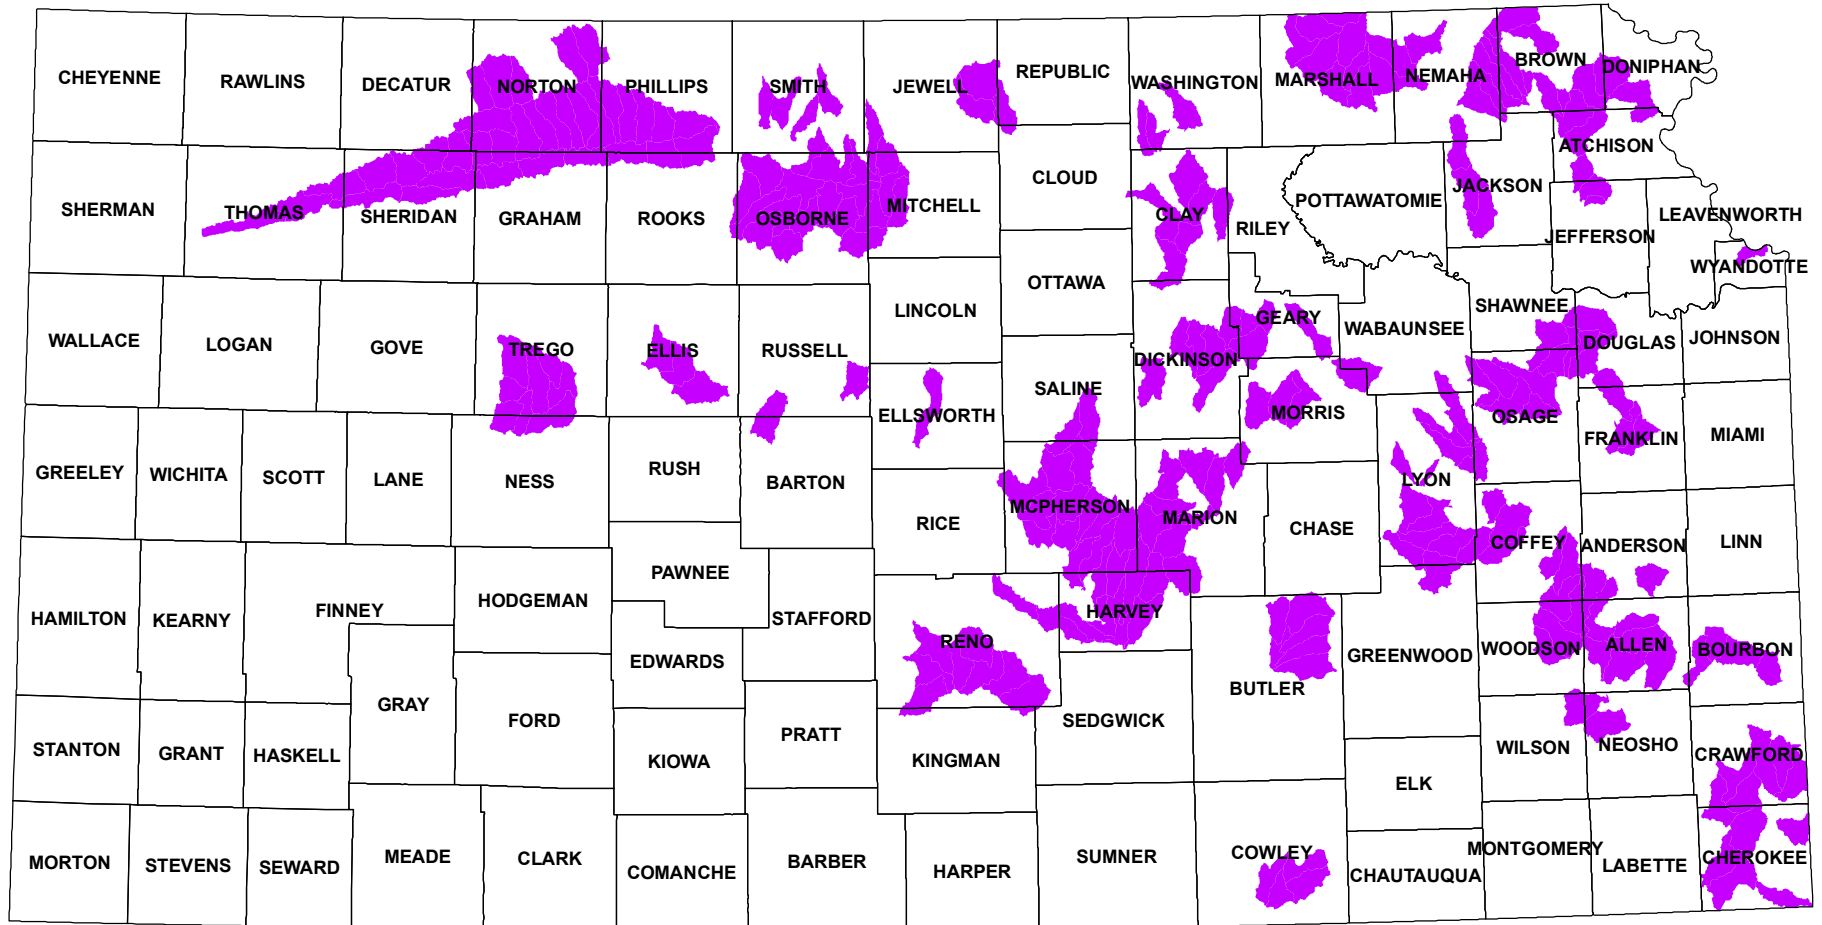

# Kansas Environmental Quality Incentives Program Water Quality Watershed Restoration and Protection Strategy Implementation Areas for Cropland

**Legend**

 Proposed Priority Areas