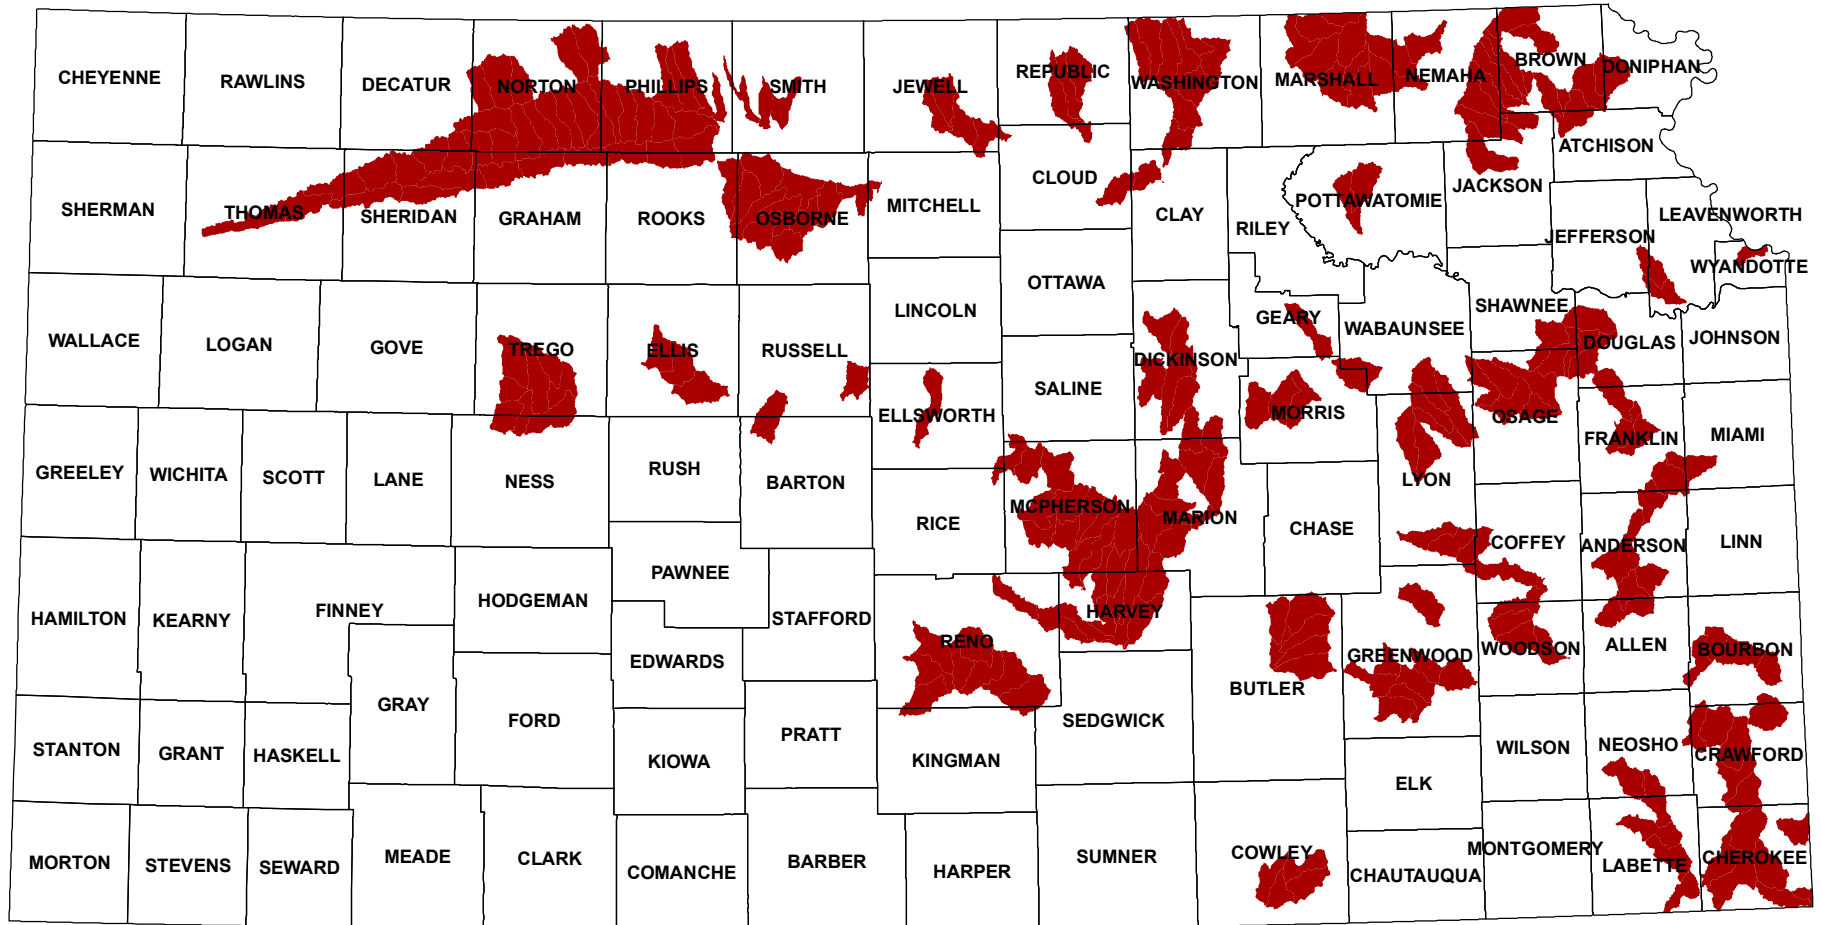

Kansas
Environmental Quality Incentives Program
Soil Health
Watershed Restoration and Protection Strategy Implementation Areas
for Livestock Waste

Legend

Proposed Priority Areas