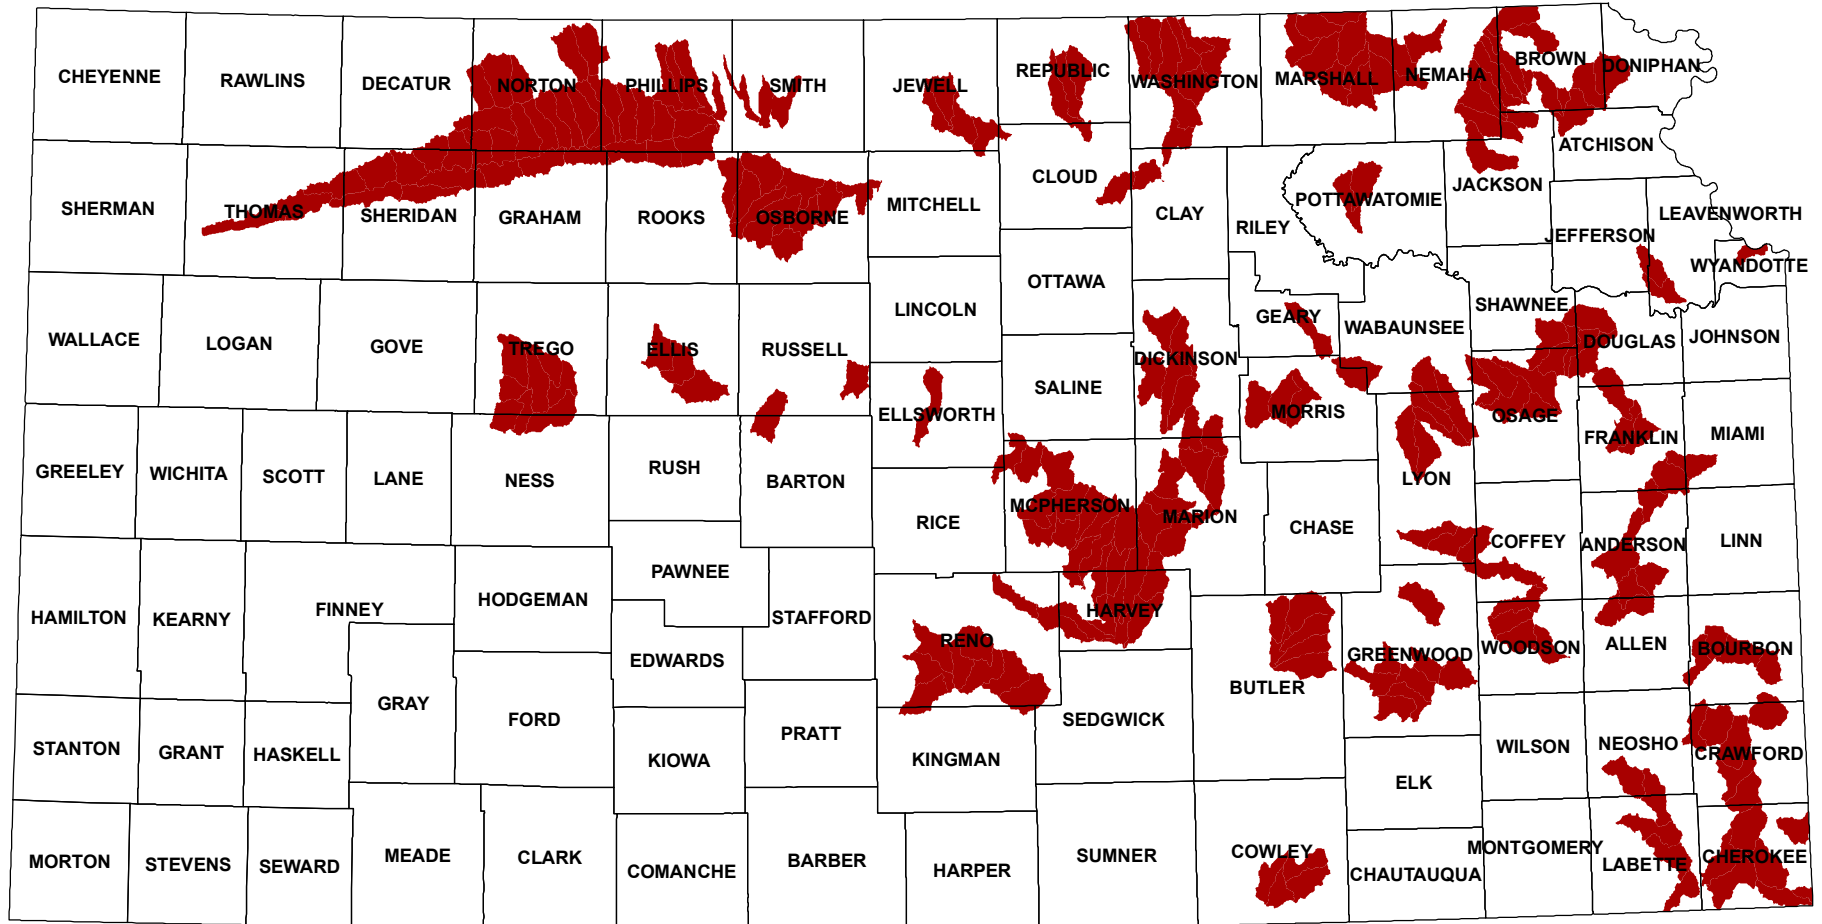

# Kansas Environmental Quality Incentives Program Water Quality Watershed Restoration and Protection Strategy Implementation Areas for Livestock Waste

**Legend**

 Proposed Priority Areas