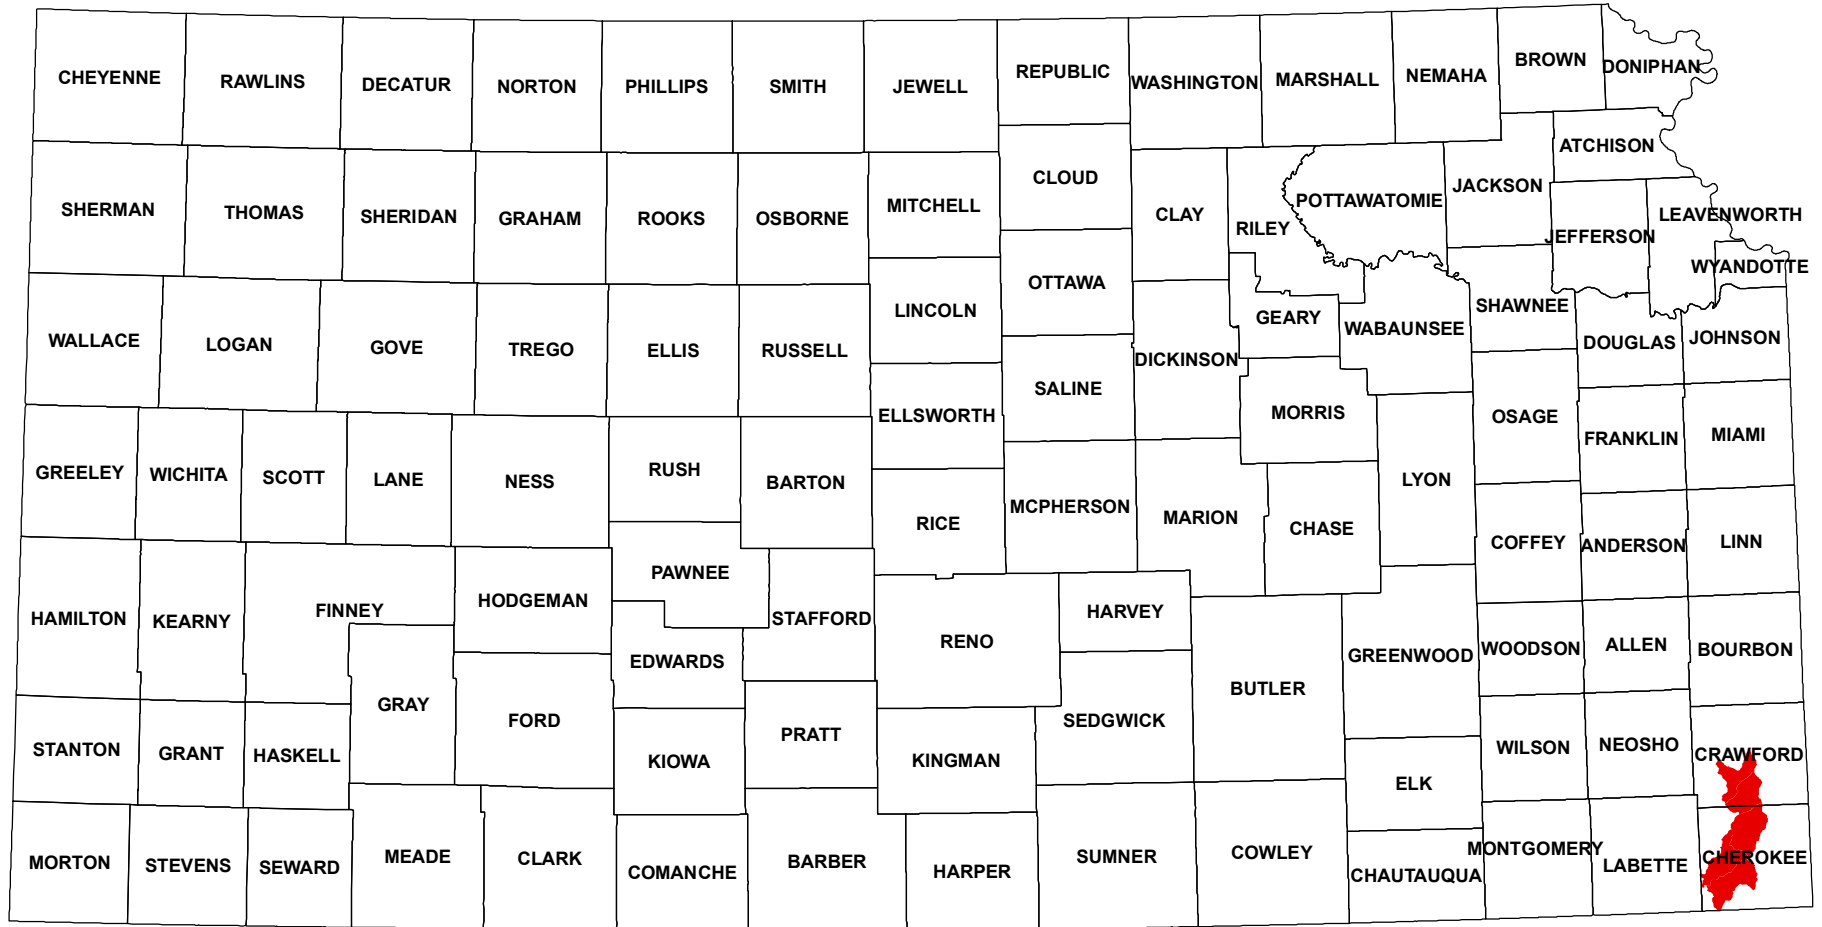

Kansas Environmental Quality Incentives Program Water Quality Watershed Restoration and Protection Strategy Implementation Areas for Poultry

Legend

 Proposed Priority Areas