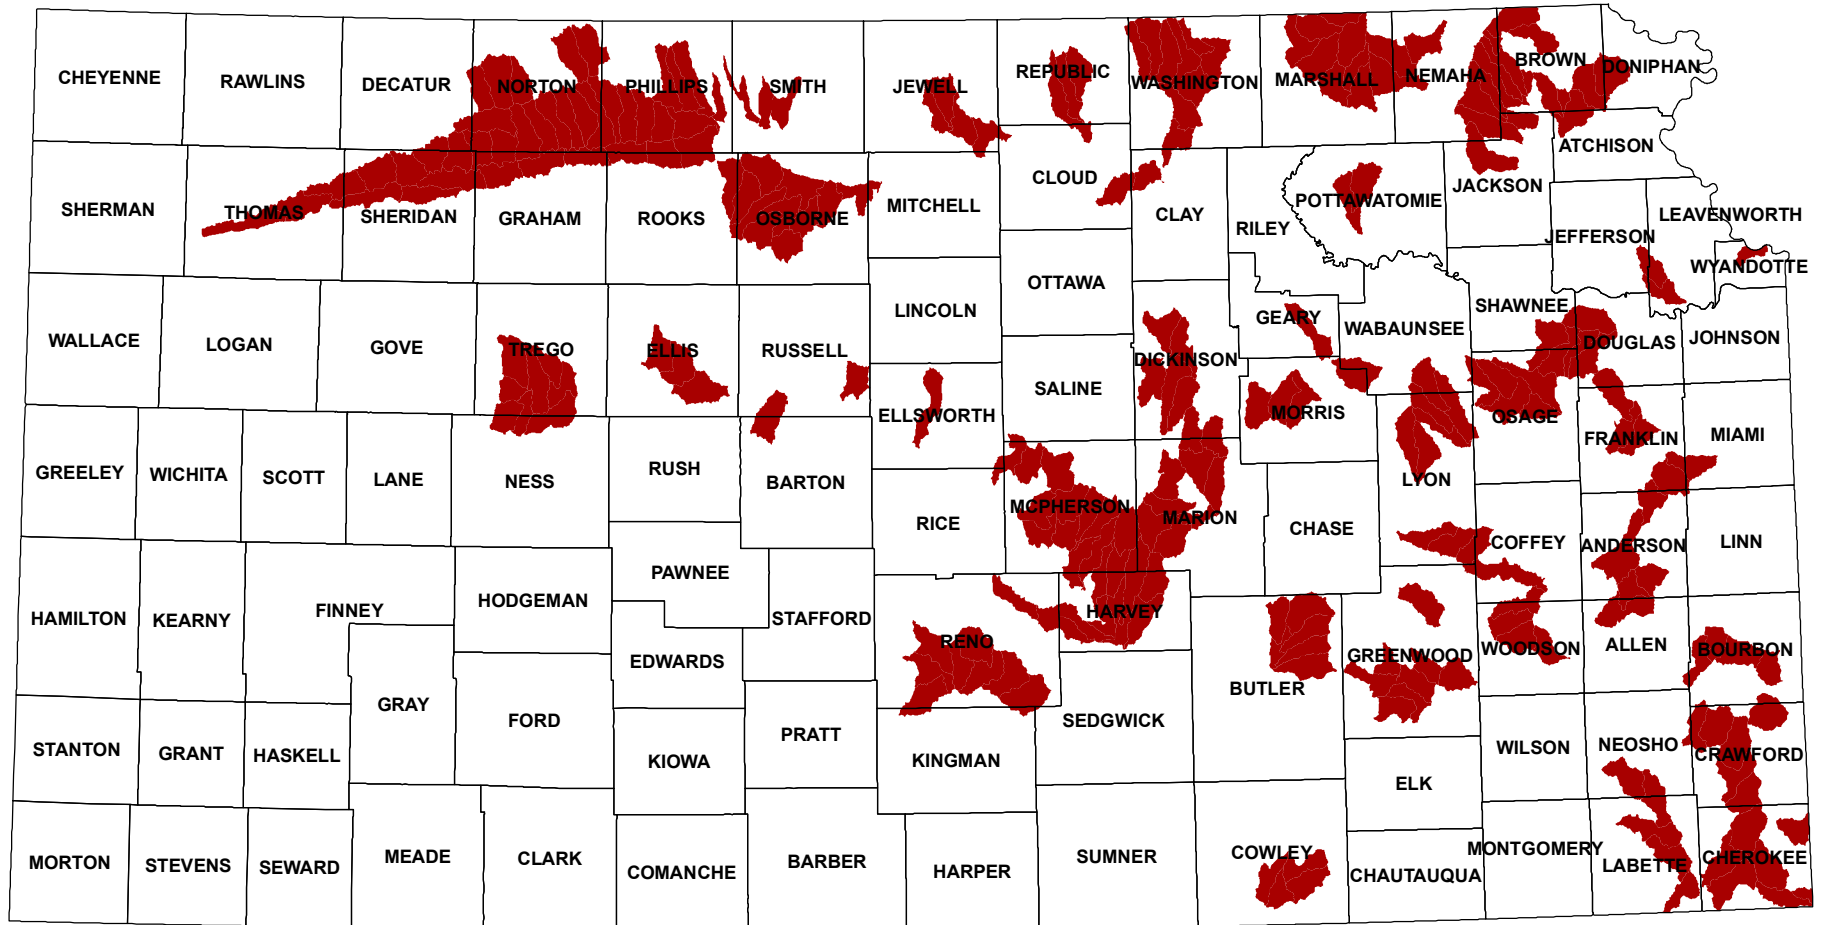

Kansas Environmental Quality Incentives Program Livestock Waste Watershed Restoration and Protection Strategy Implementation Areas for Livestock Waste

Legend

 Proposed Priority Areas