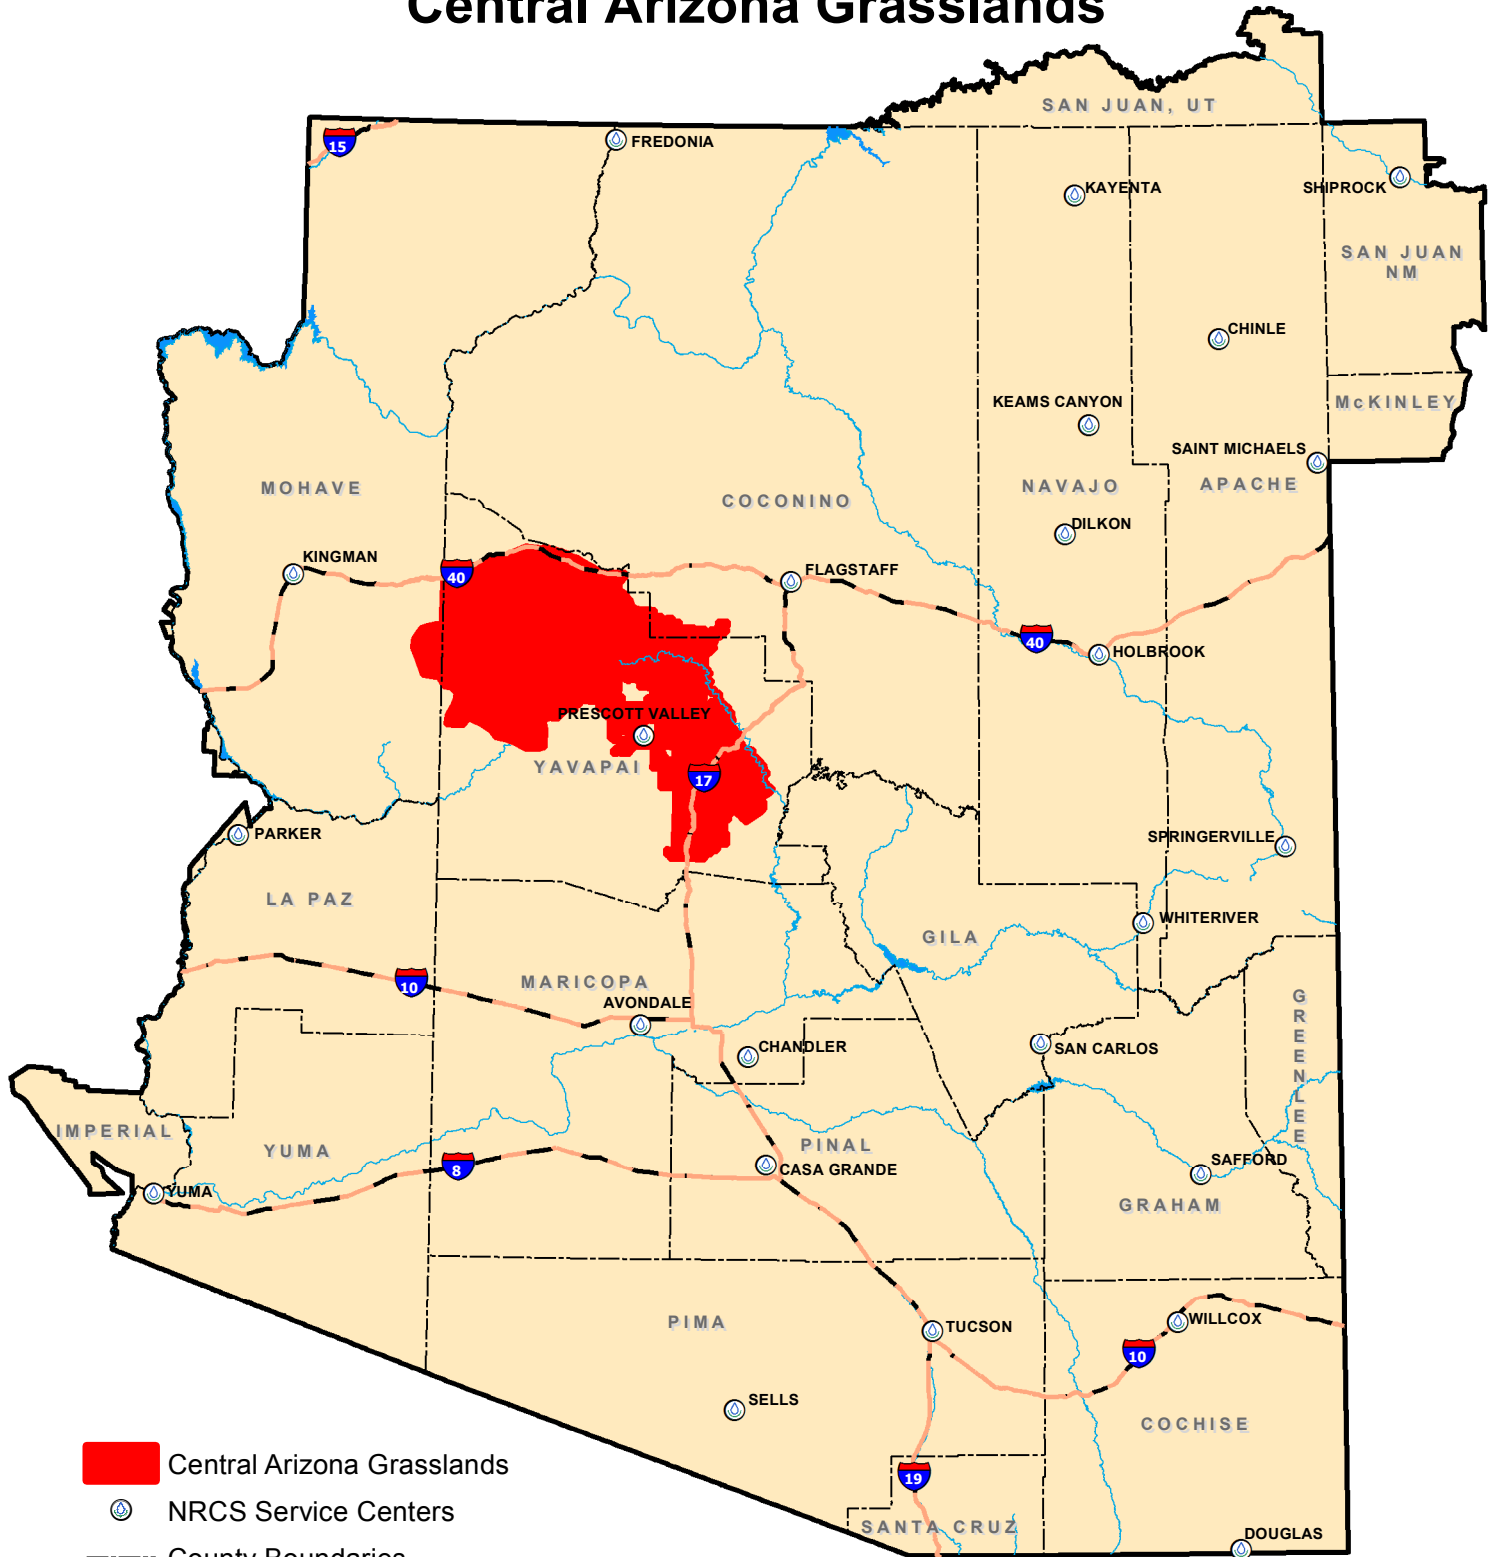

RCP - AGFD Central Arizona Grasslands

- Central Arizona Grasslands
- NRCS Service Centers
- County Boundaries

November 2016
 Data Sources: NRCS / ALRIS
 Projection: UTM Zone 12 Datum: NAD83
 For Further Information Contact:
 Arizona NRCS State Headquarters - (602) 280-8831
 230 N. 1st Ave., Suite 509, Phoenix, AZ 85003