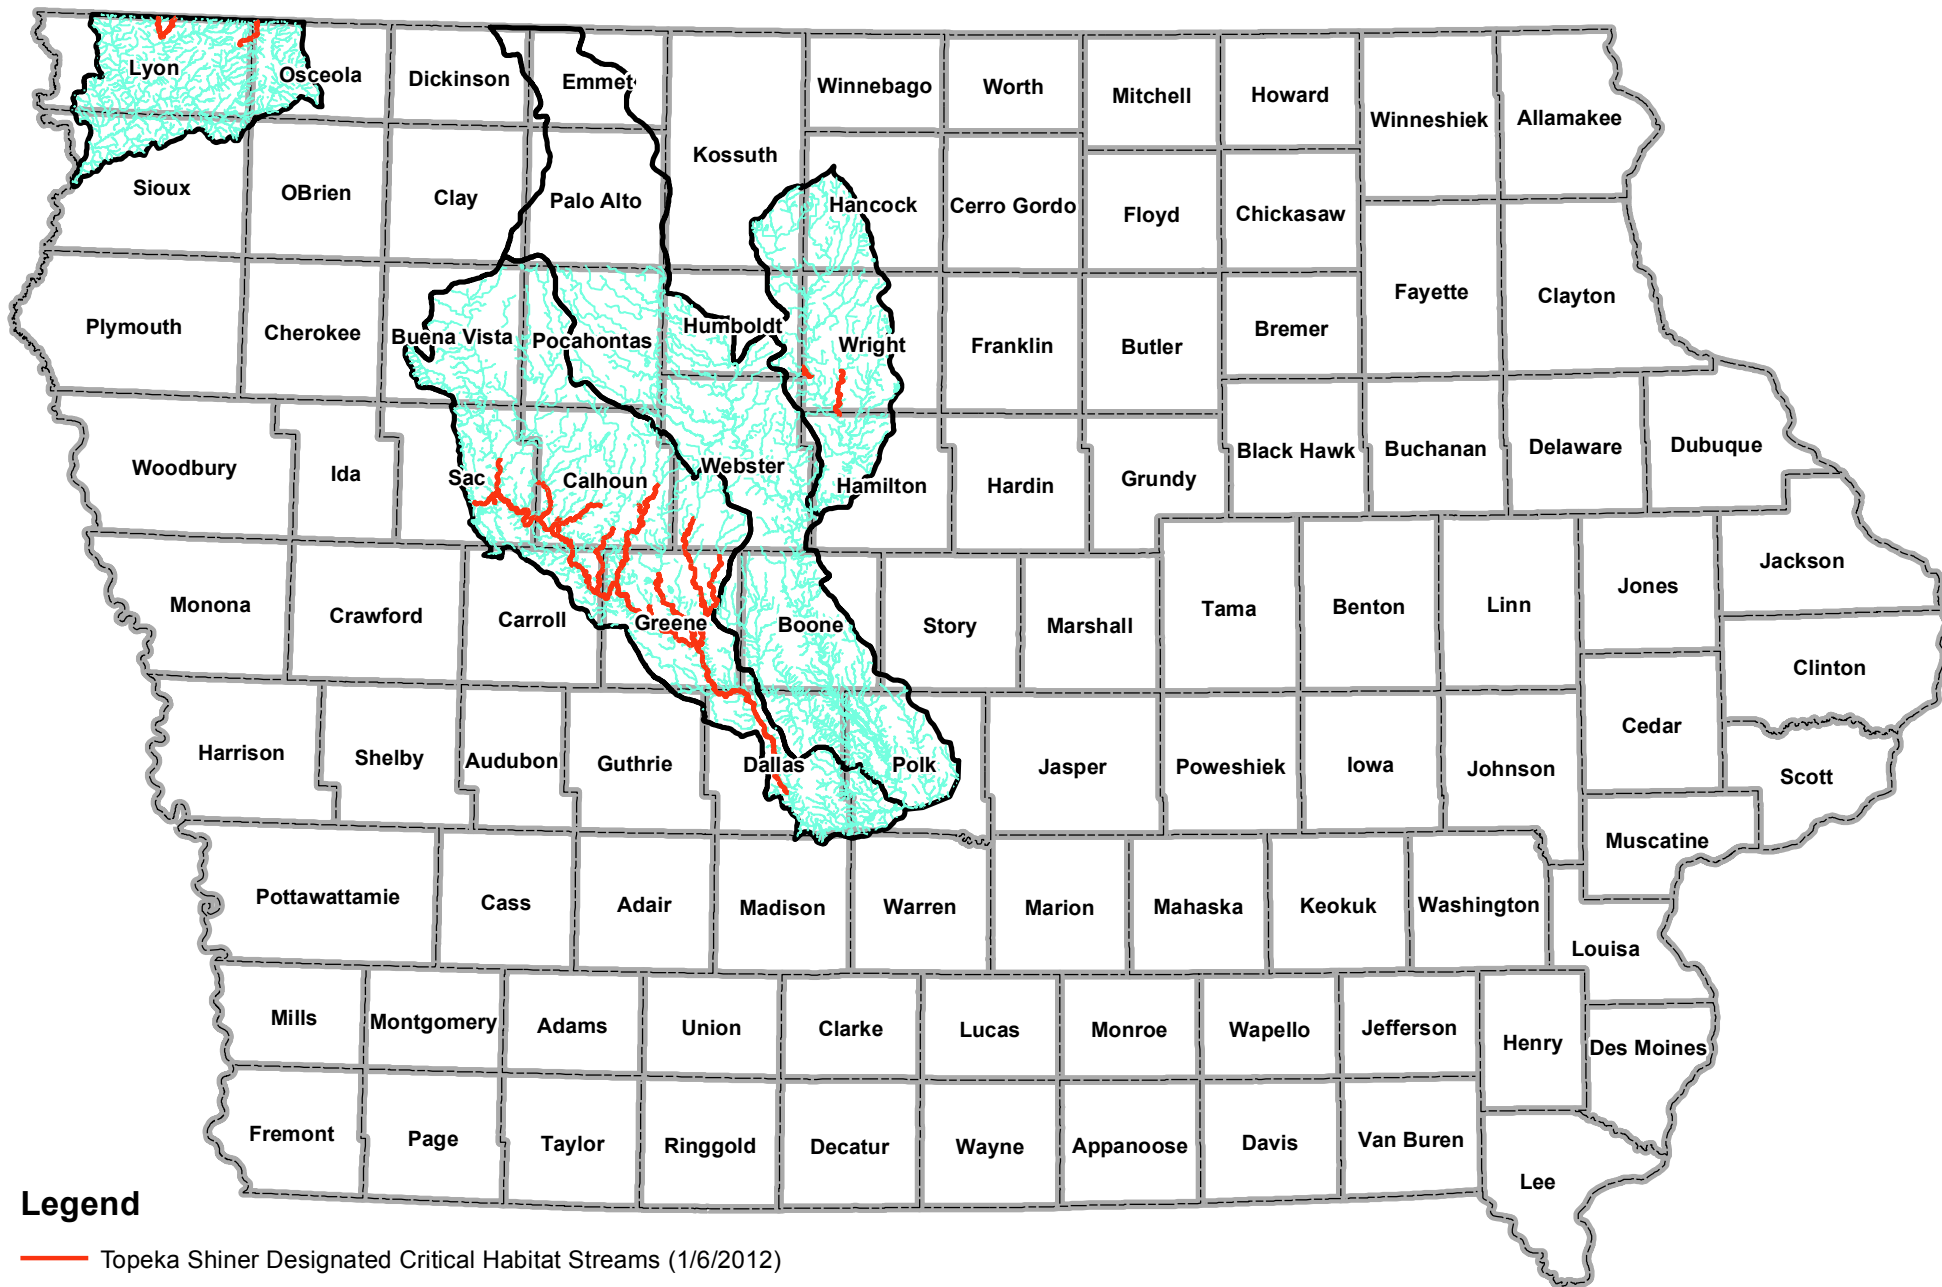

Topeka Shiner Critical Habitat

Legend

- Topeka Shiner Designated Critical Habitat Streams (1/6/2012)
- Topeka Shiner Occupied Streams (1/6/2012)
- Topeka Shiner Habitat Watersheds (1/6/2012)