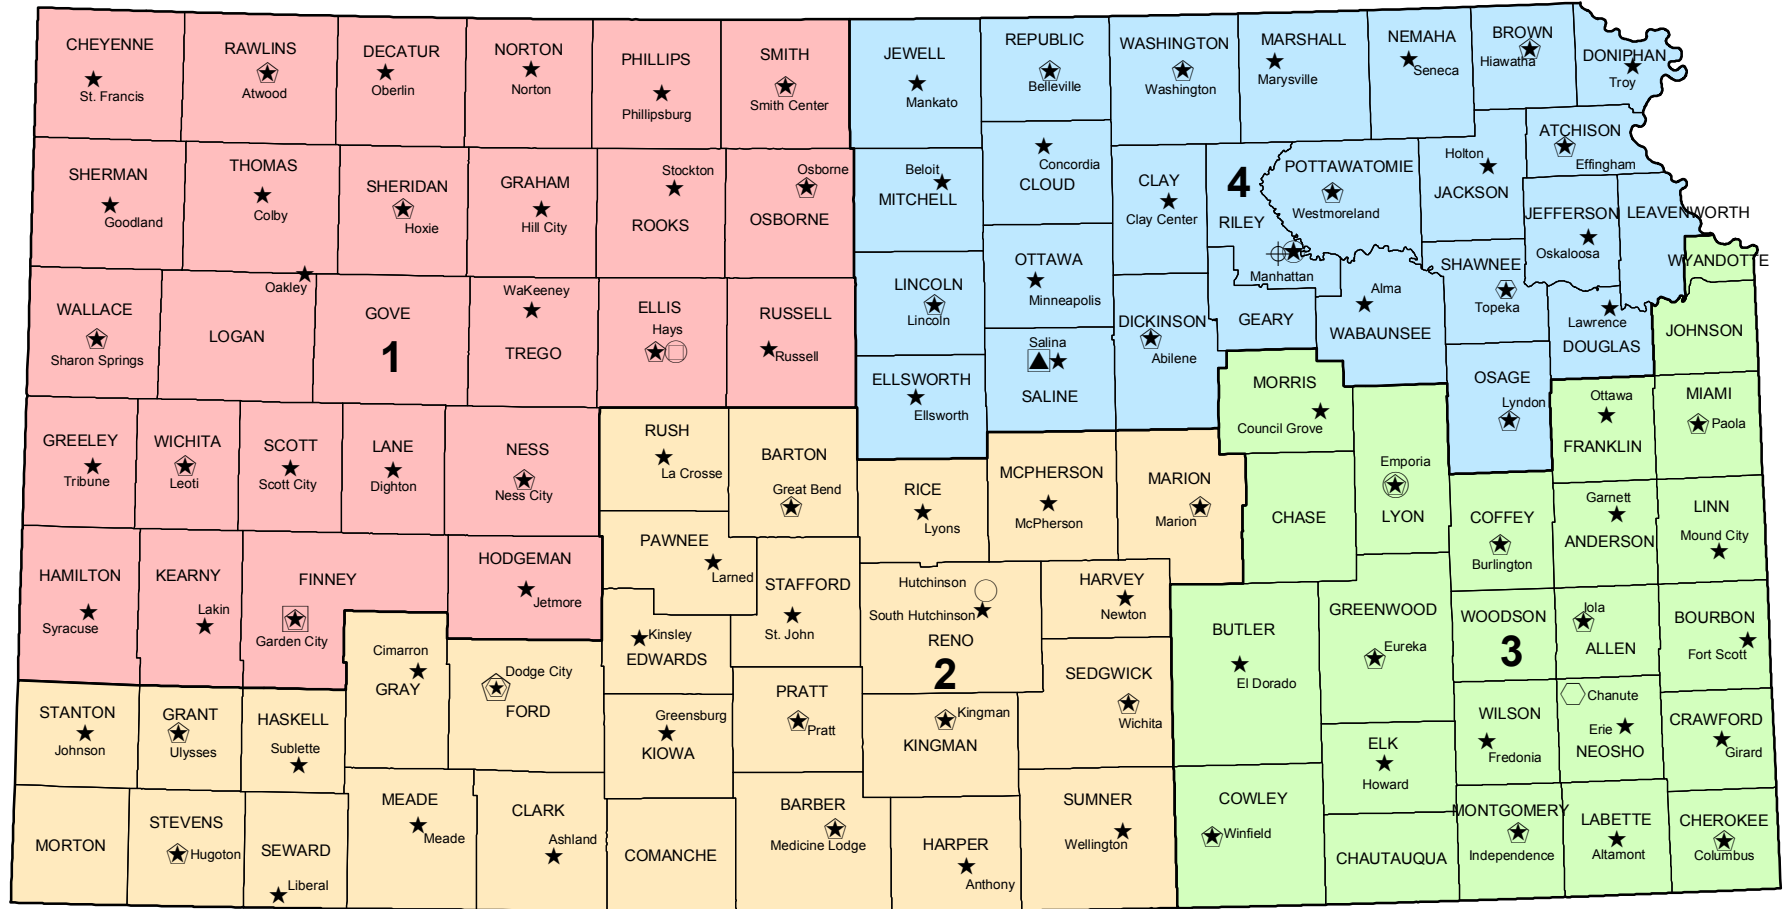

Kansas Administrative Areas and Offices

NRCS Administrative Areas

- Area 1
- Area 2
- Area 3
- Area 4

- State Office
- MLRA Soil Survey Office
- Area Office
- Technical Office
- Field Office
- Plant Materials Center
- Supervisory District Conservationist Headquarters

Area Offices

- Area 1 - Hays
- Area 2 - Hutchinson
- Area 3 - Emporia
- Area 4 - Manhattan

State Office - Salina