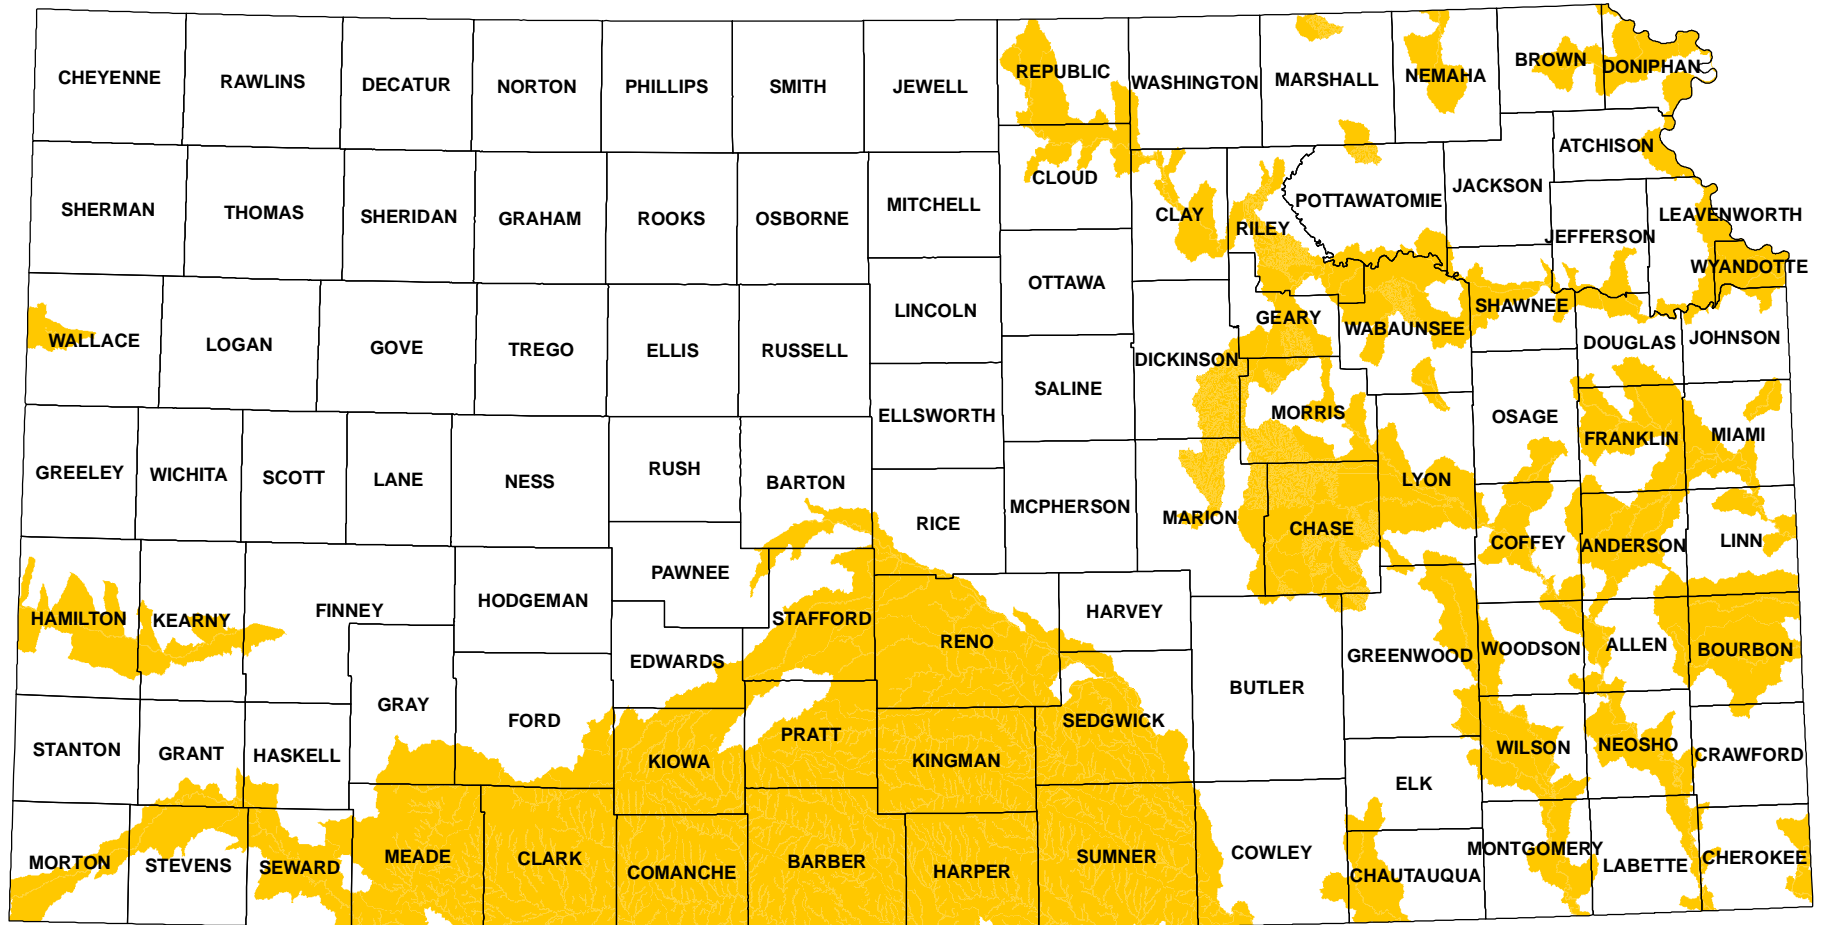

Kansas

Environmental Quality Incentives Program

Sedimentation Above Federal Reservoirs

At-Risk Species Habitat Areas

Legend

 Aquatic Habitat