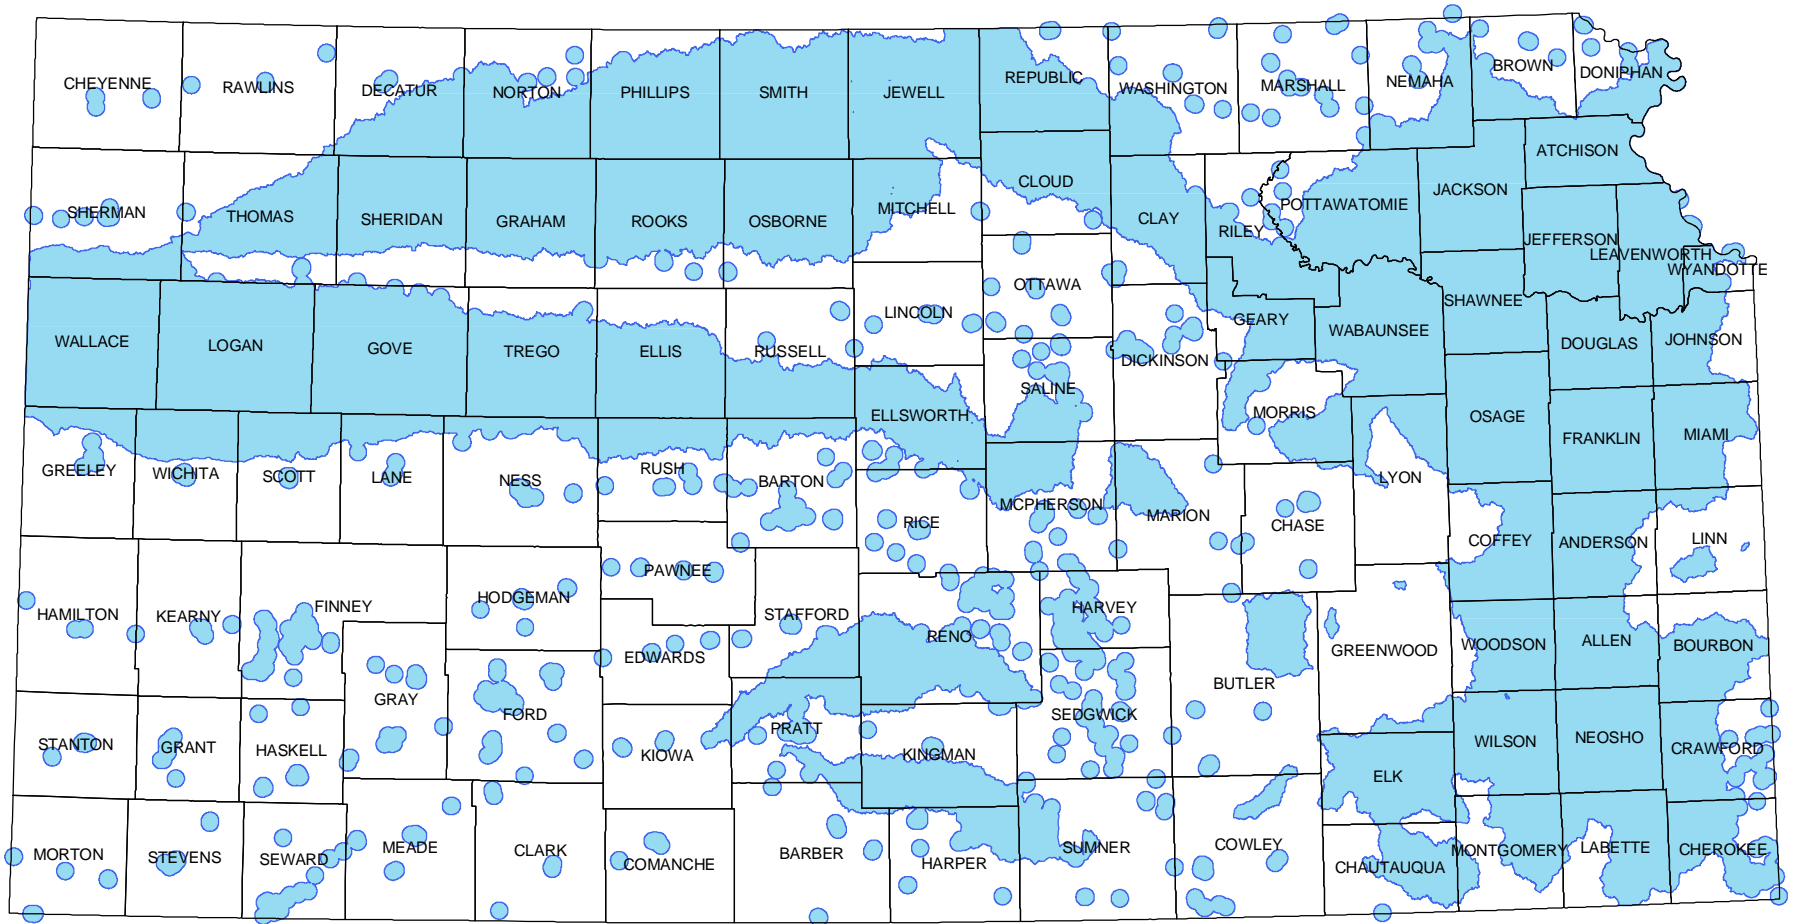

Kansas

Environmental Quality Incentives Program (EQIP)

Source Water Assessment Areas (SWAA)

Legend

 Source Water Assessment Areas