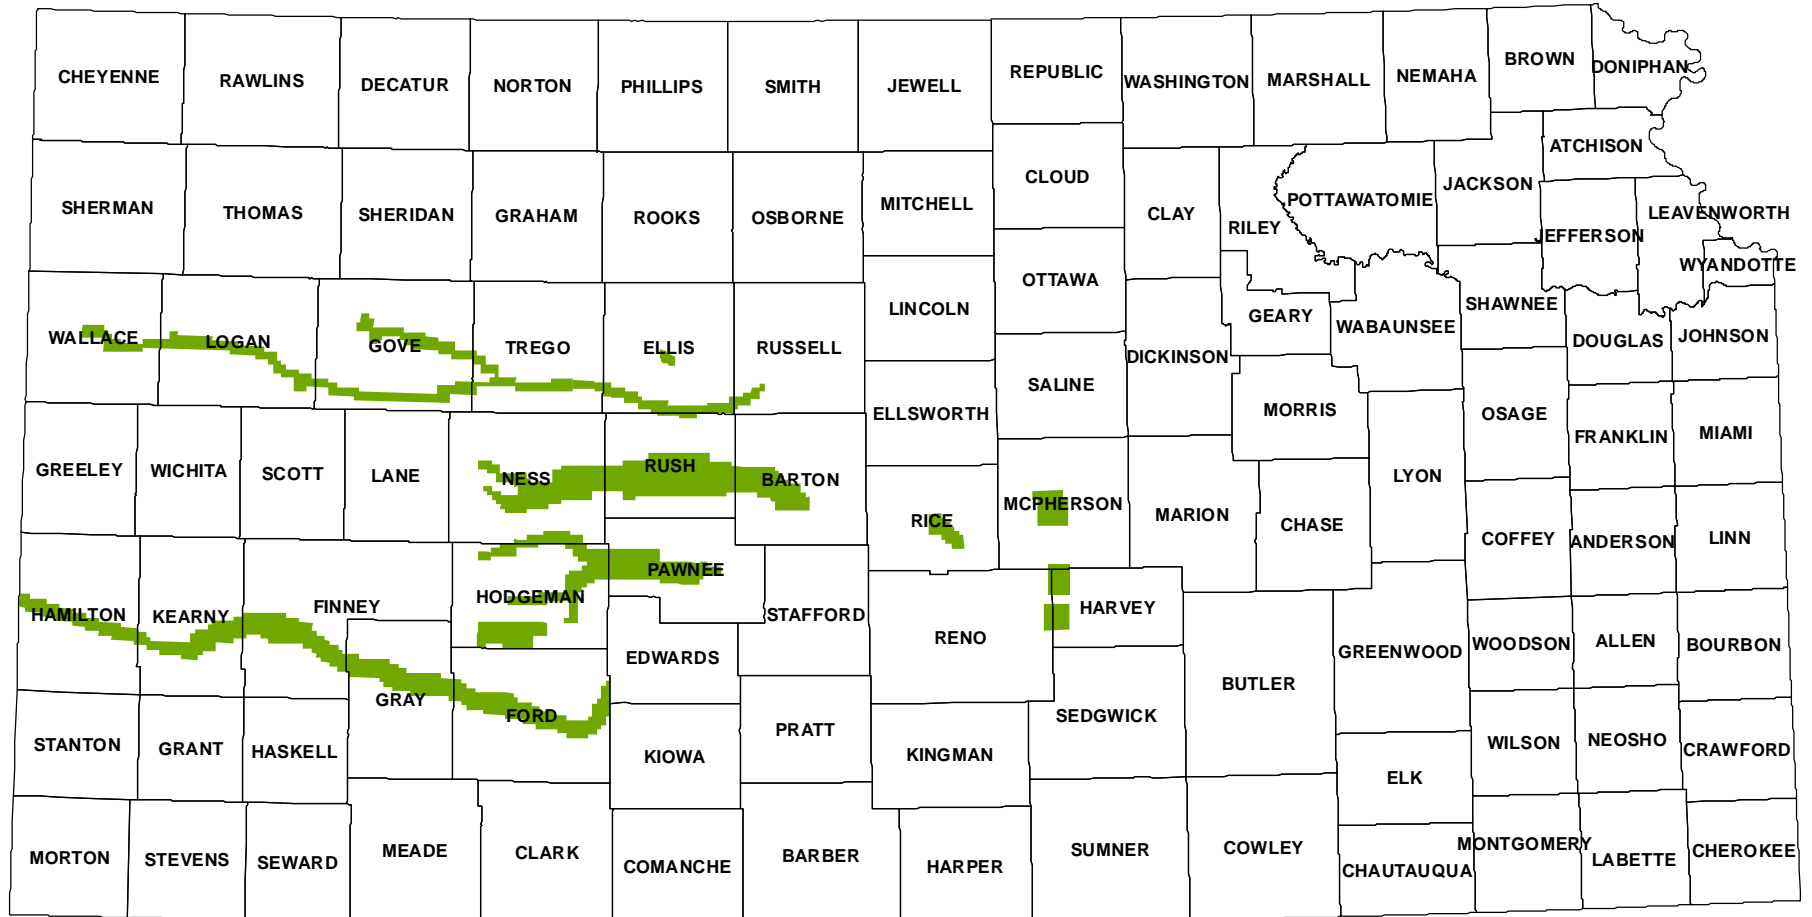

Kansas Environmental Quality Incentives Program Water Quantity Intensive Groundwater Use Conservation Areas

Legend

 Intensive Groundwater Use Conservation Area