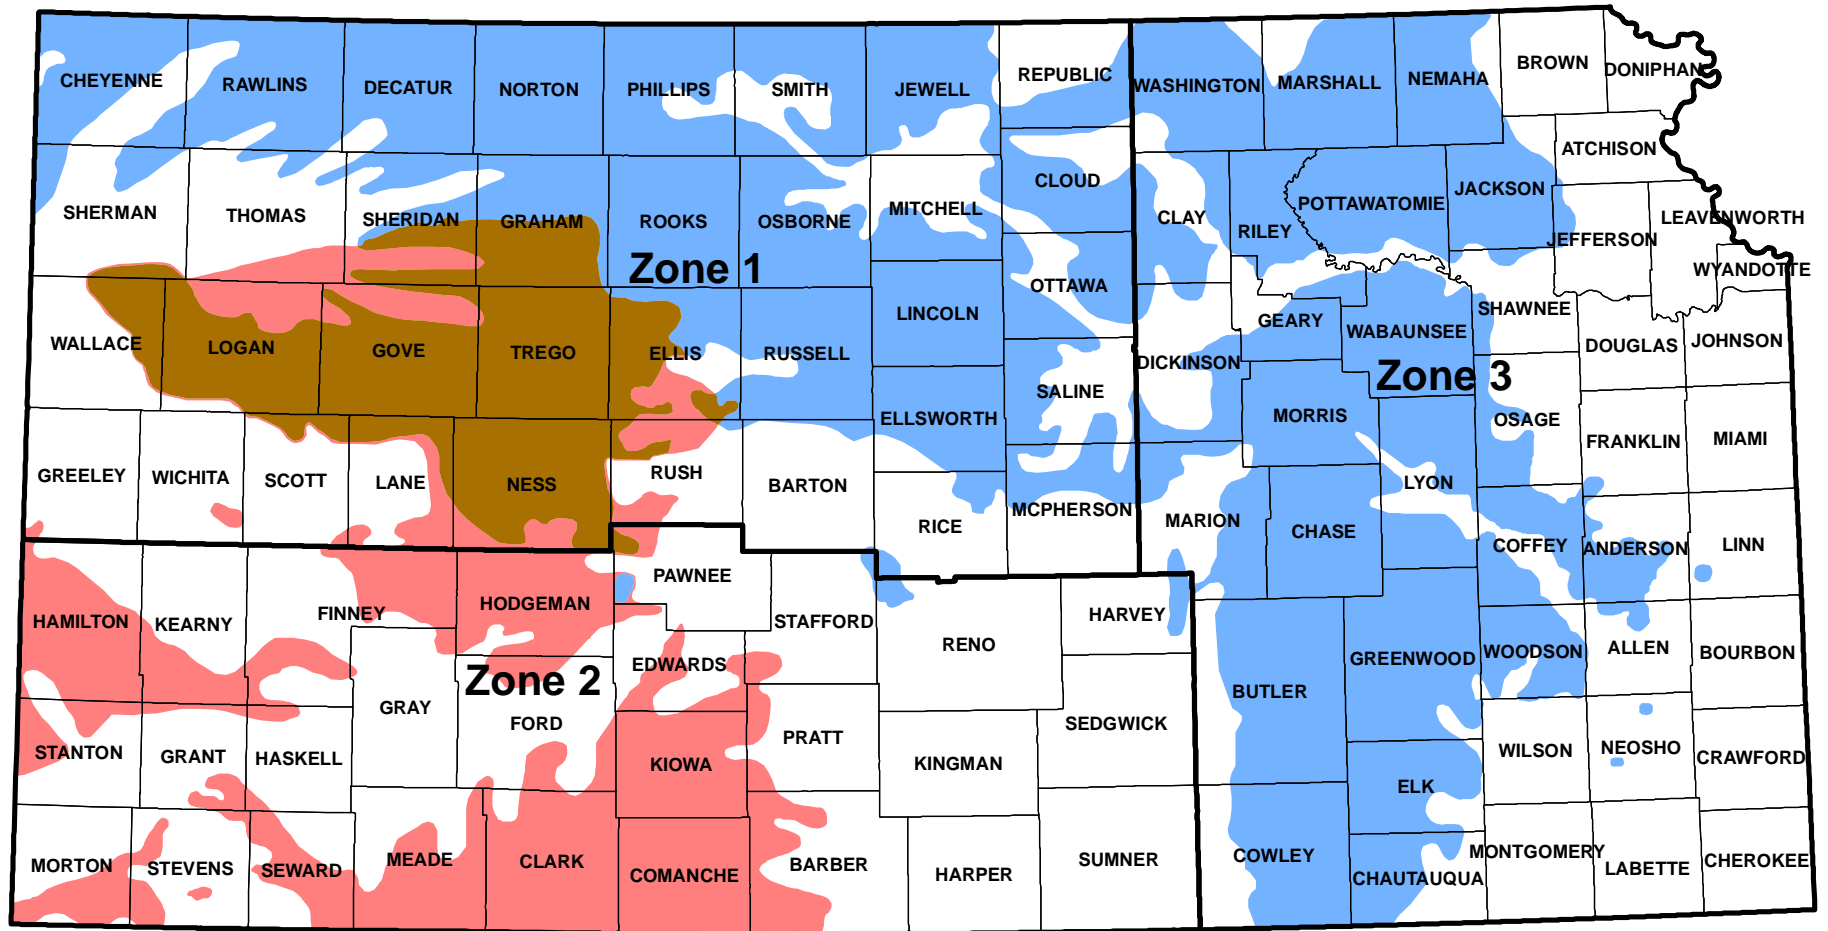

Kansas

Environmental Quality Incentives Program Wildlife Habitat Current Range and Habitat Zones

— Habitat Zones

Current Range

- Greater Prairie-Chicken
- Greater Prairie-Chicken/Lesser Prairie-Chicken
- Lesser Prairie-Chicken