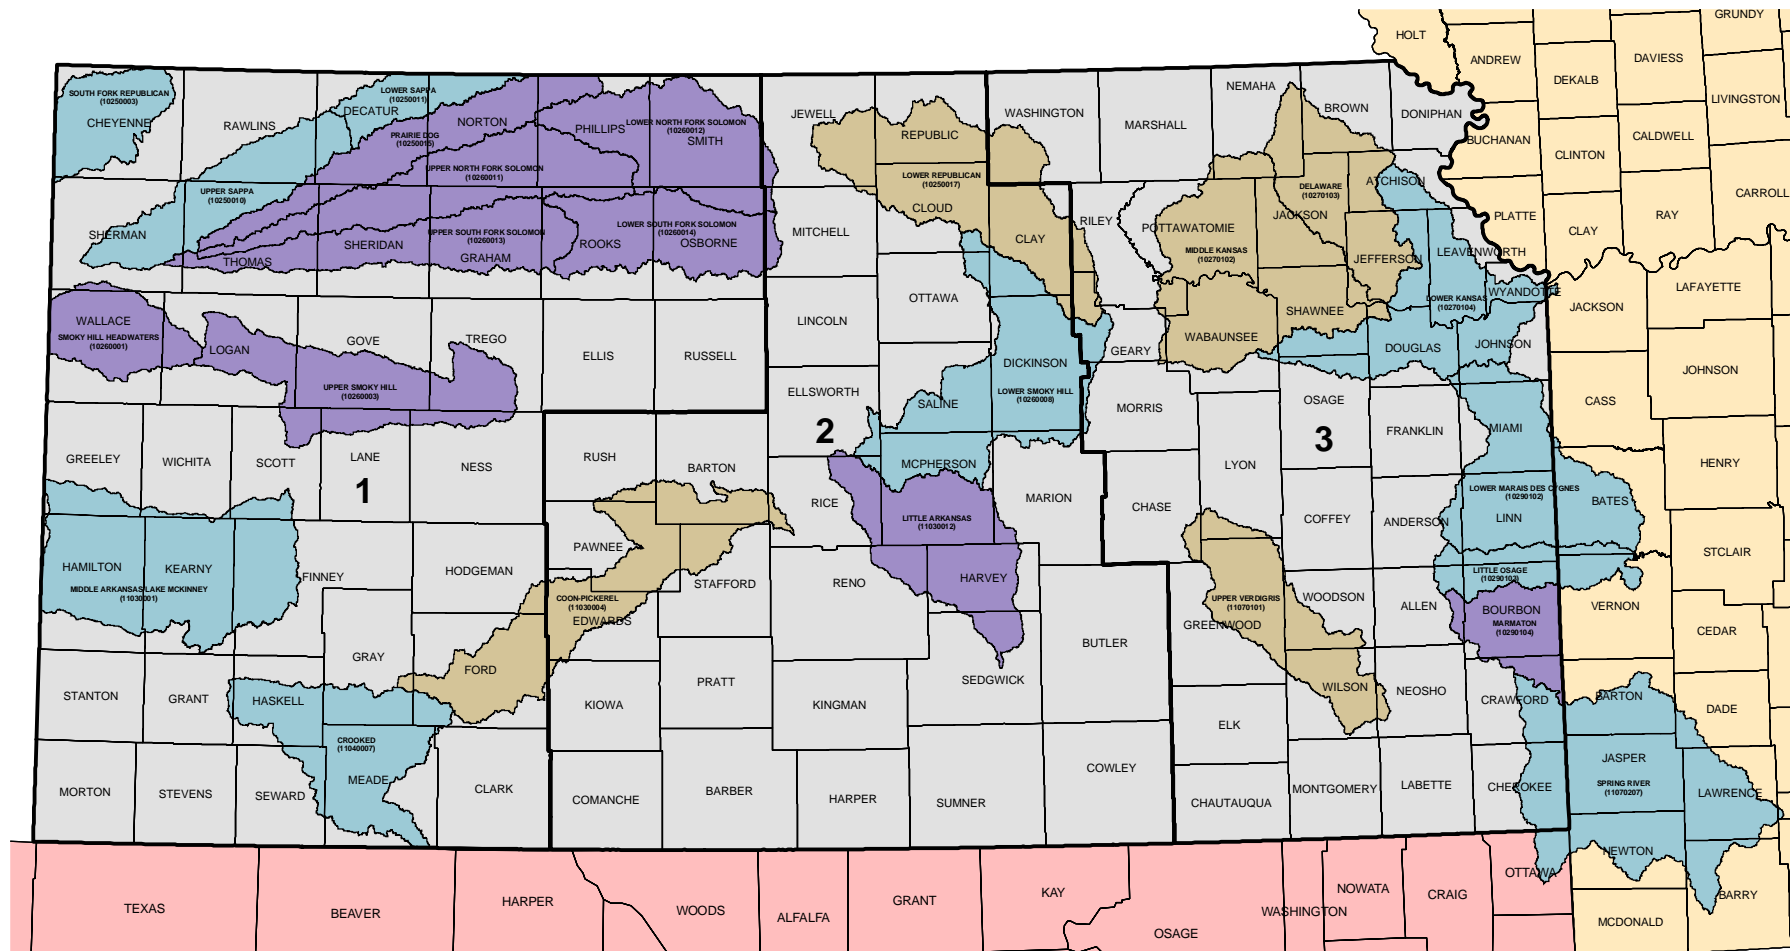

Fiscal Year 2006-2008 Kansas Rapid Watershed Assessment (RWA) Watersheds

2

Rapid Watershed Assessment Year

- 2006
- 2007
- 2008

- Kansas NRCS Administrative Areas
- County Boundaries
- Missouri
- Kansas
- Oklahoma