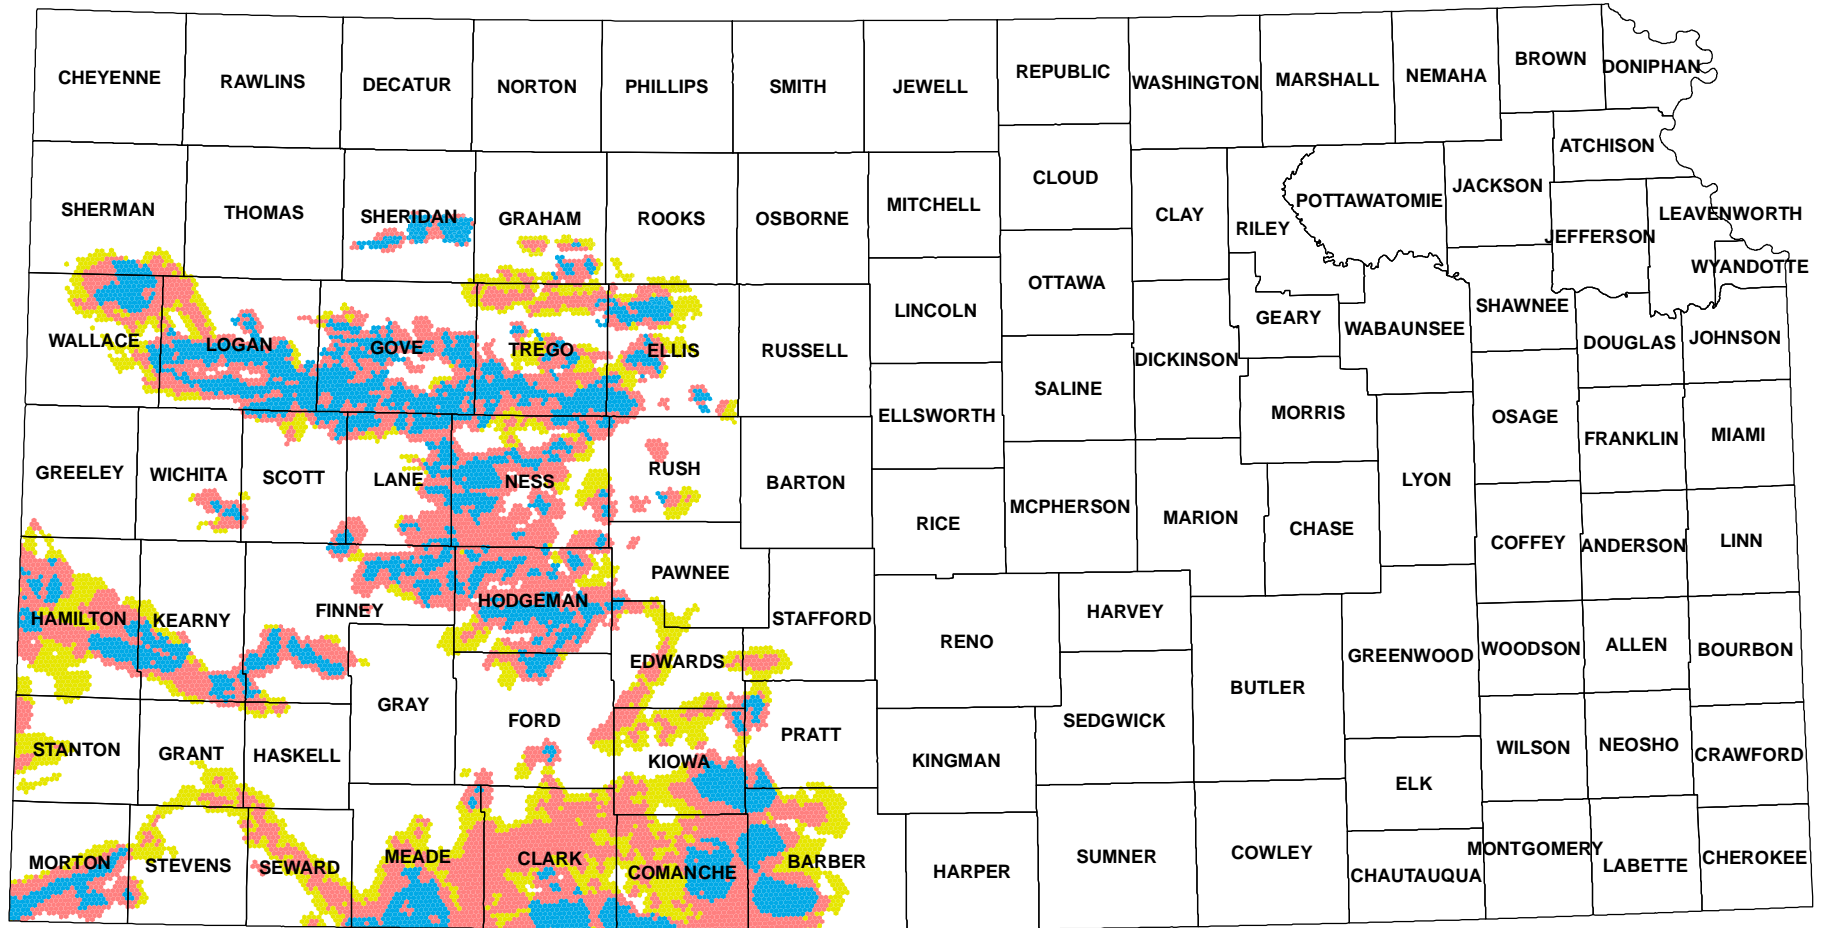

# Kansas Environmental Quality Incentives Program Wildlife Habitat Crucial Habitat Areas

**Lesser Prairie-Chicken Crucial Habitat Areas**

- Irreplaceable
- Limiting
- Significant