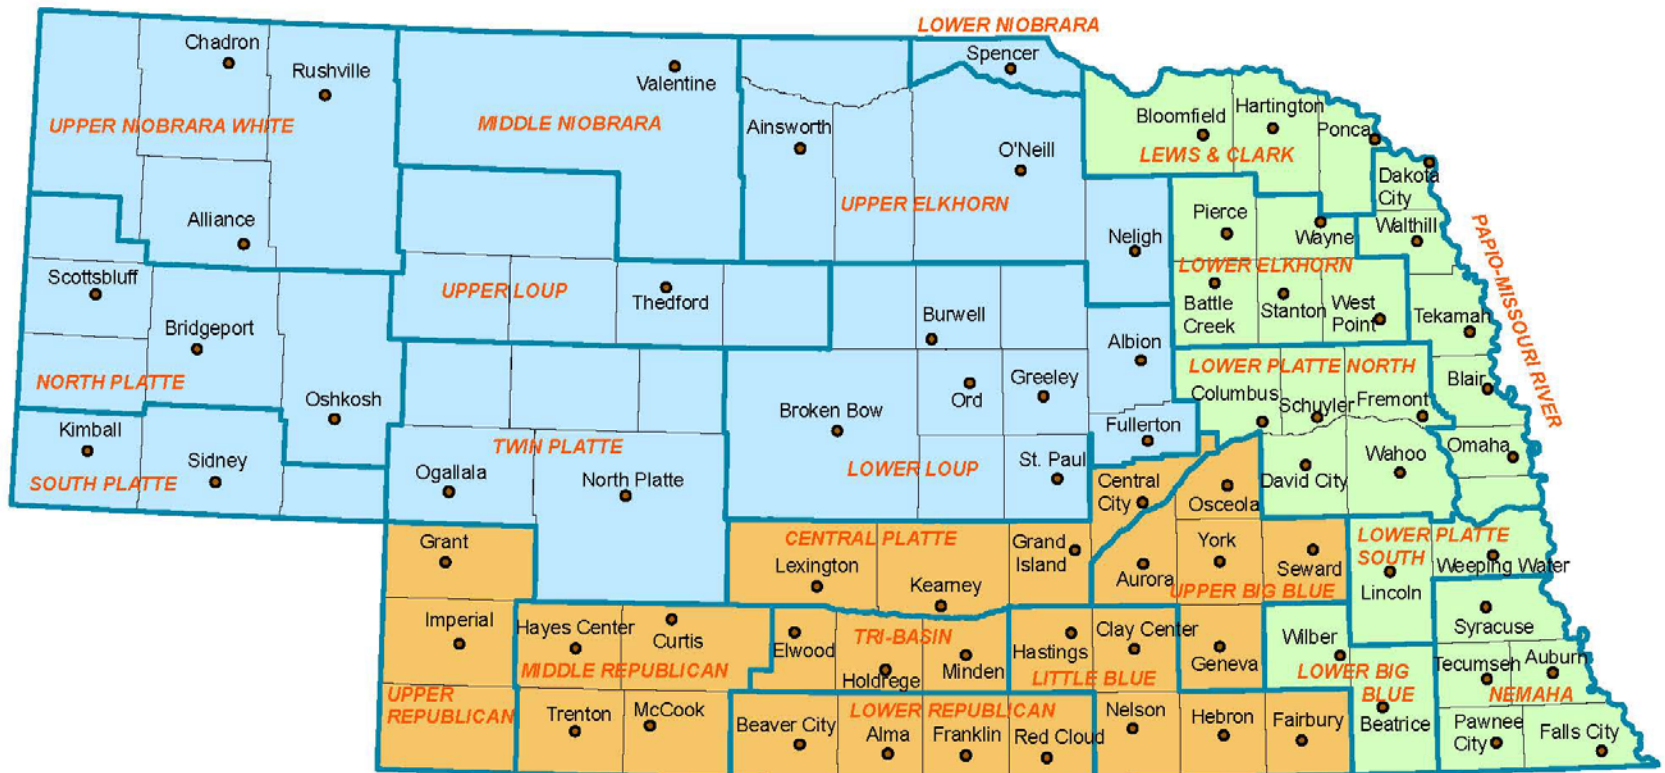

## Nebraska Earth Team Area Volunteer Coordinators

 East - [Jami Thoene](#), Wahoo field office, (402) 443-4106 ext. 3

 North - [Callie Kreutner](#), Valentine field office, (402) 376-1712 ext. 3

 South - [Patty Clough](#), Grant field office, (308) 352-4776 ext. 3