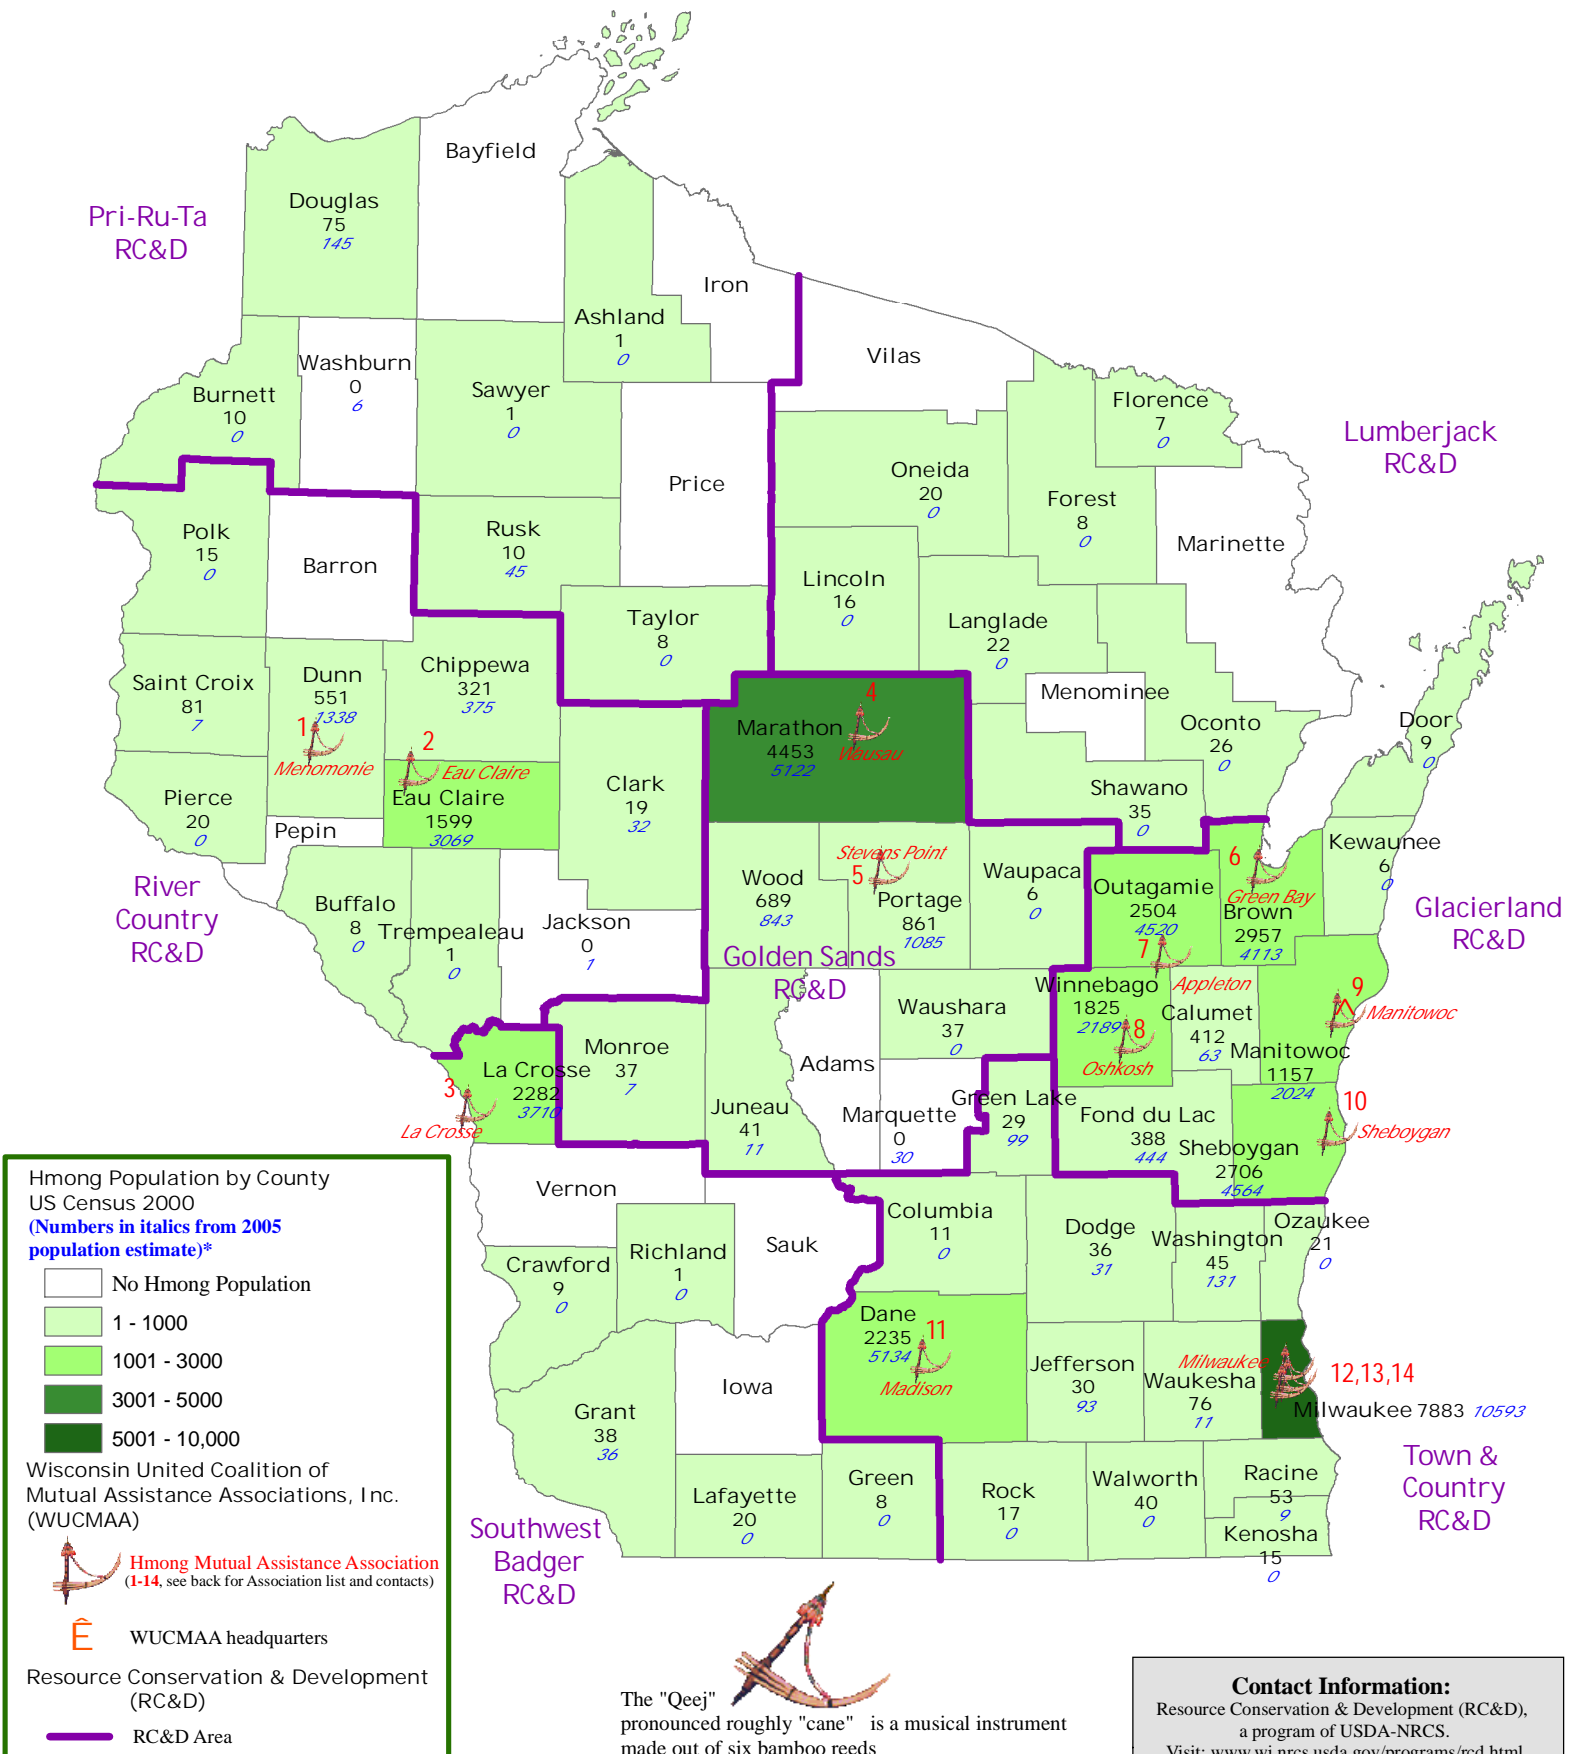

# Wisconsin Hmong Population and Hmong Mutual Assistance Associations

\* According to 2006 American Community Survey, Wisconsin remains the third largest state with Hmong population of 38,949 compared to the 2000 Census data of 33,791 and the October 2005 Wisconsin Department of Workforce Development Bureau of Migrant, Refugee, Labor & Services estimated data of 49,880.

The "Qeej" pronounced roughly "cane" is a musical instrument made out of six bamboo reeds used in traditional Hmong celebrations such as New Year, funerals and weddings. Other names and spellings of the instrument: Lusheng (Chinese), Gaeng, Kehn, Khaenc

**Contact Information:**  
 Resource Conservation & Development (RC&D), a program of USDA-NRCS.  
 Visit: [www.wi.nrcs.usda.gov/programs/rcd.html](http://www.wi.nrcs.usda.gov/programs/rcd.html)  
 Map info: John Xiong, USDA-NRCS Cartographer  
[john.xiong@wi.usda.gov](mailto:john.xiong@wi.usda.gov)