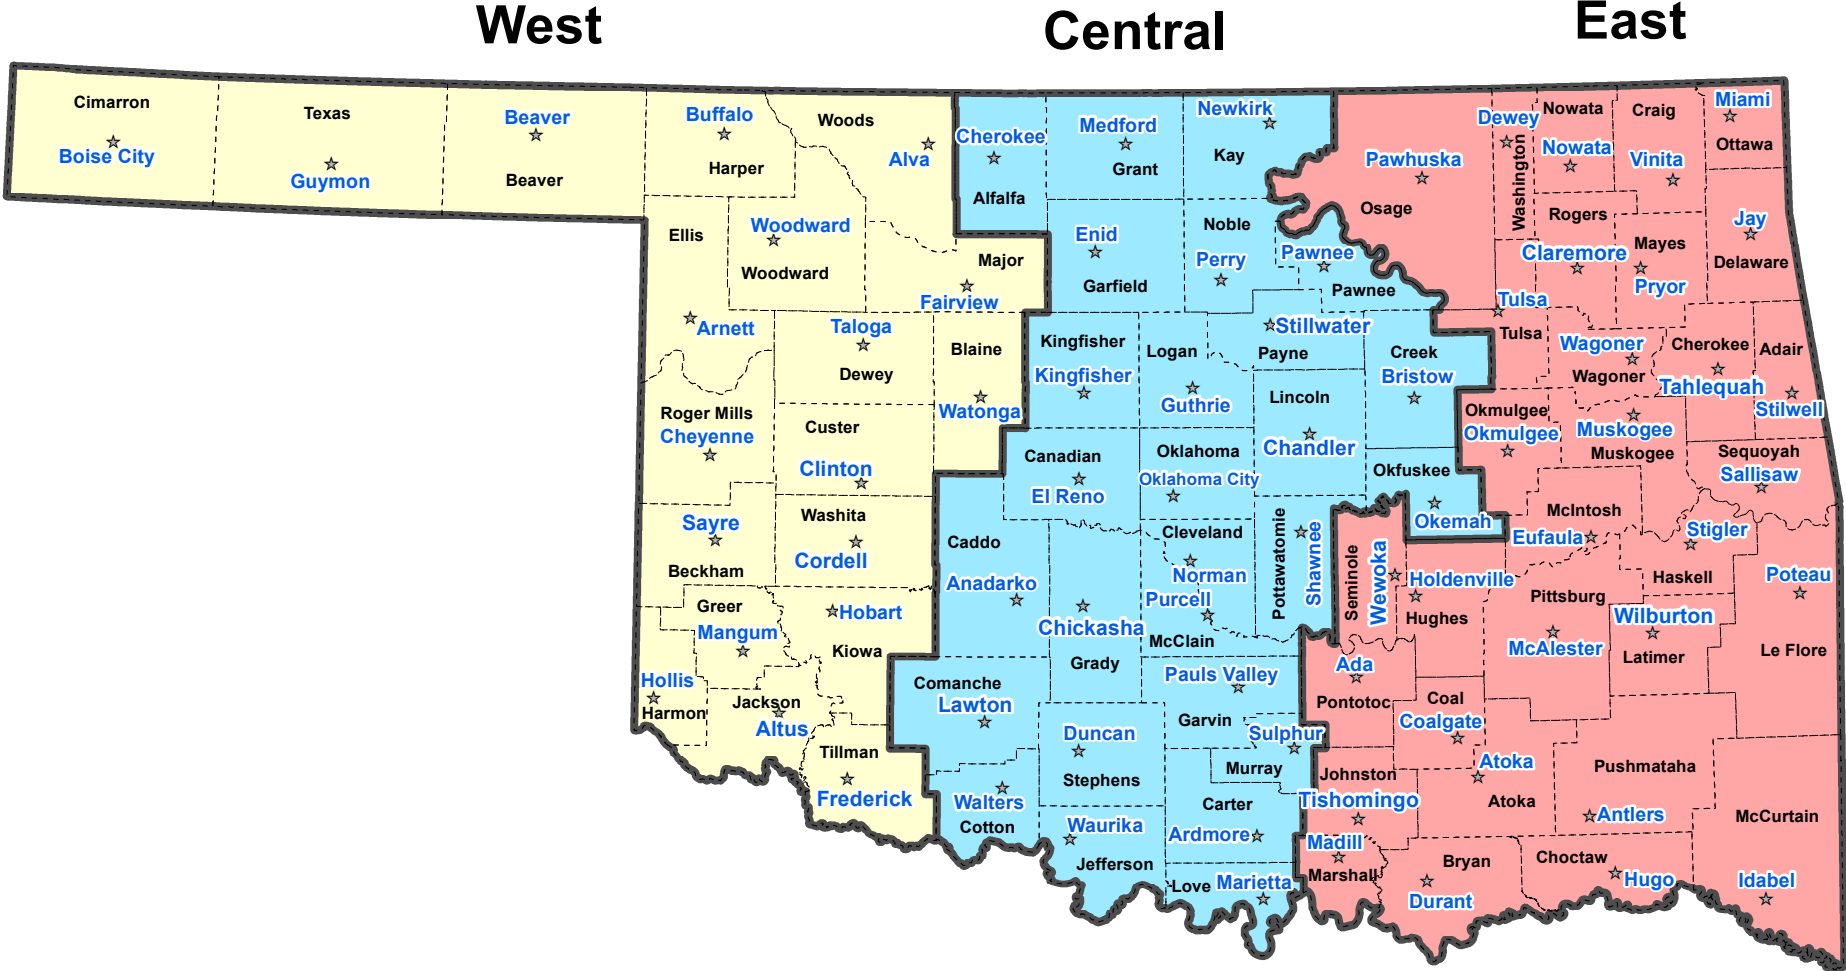

Oklahoma NRCS Administrative Zones

United States Department of Agriculture

Natural Resources Conservation Service

- ★ Field Office
- County
- Zone**
- West
- Central
- East