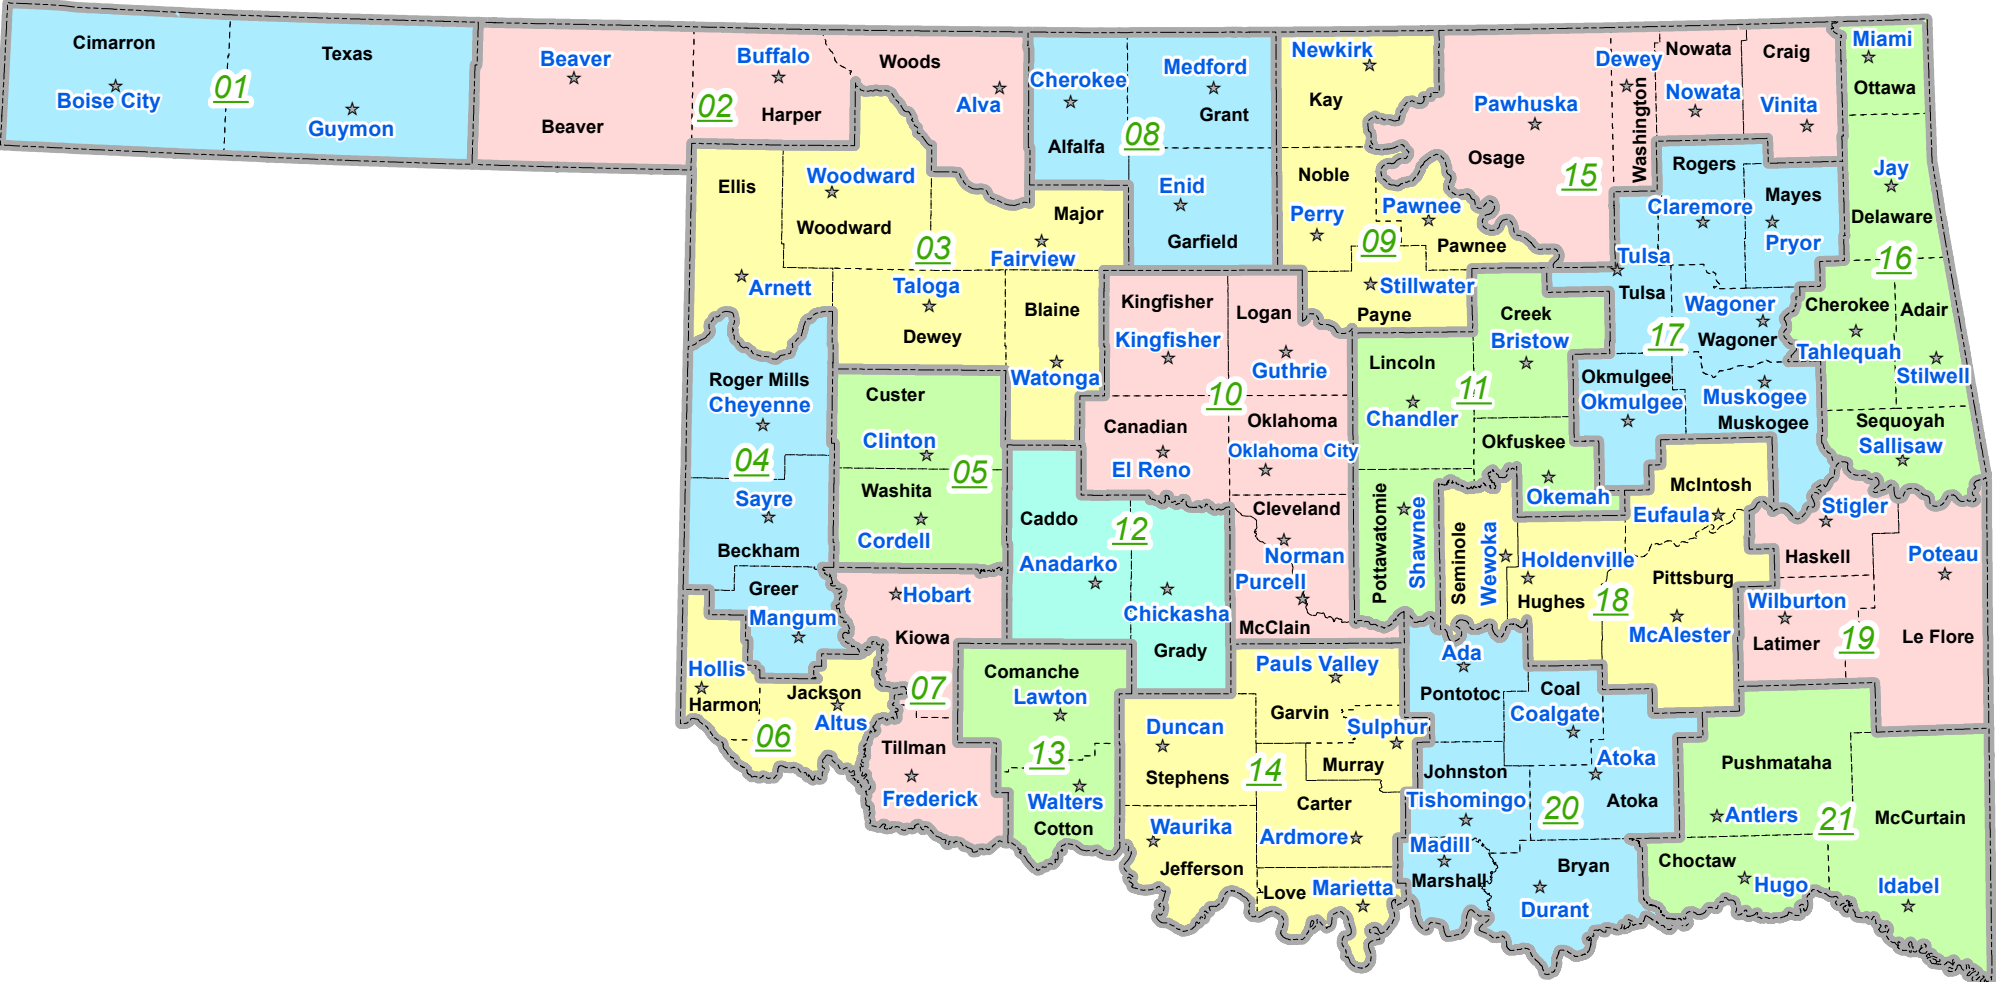

Oklahoma NRCS Administrative Teams

United States Department of Agriculture

Natural Resources Conservation Service

- ★ Field Office
- ▭ Team
- ▭ County