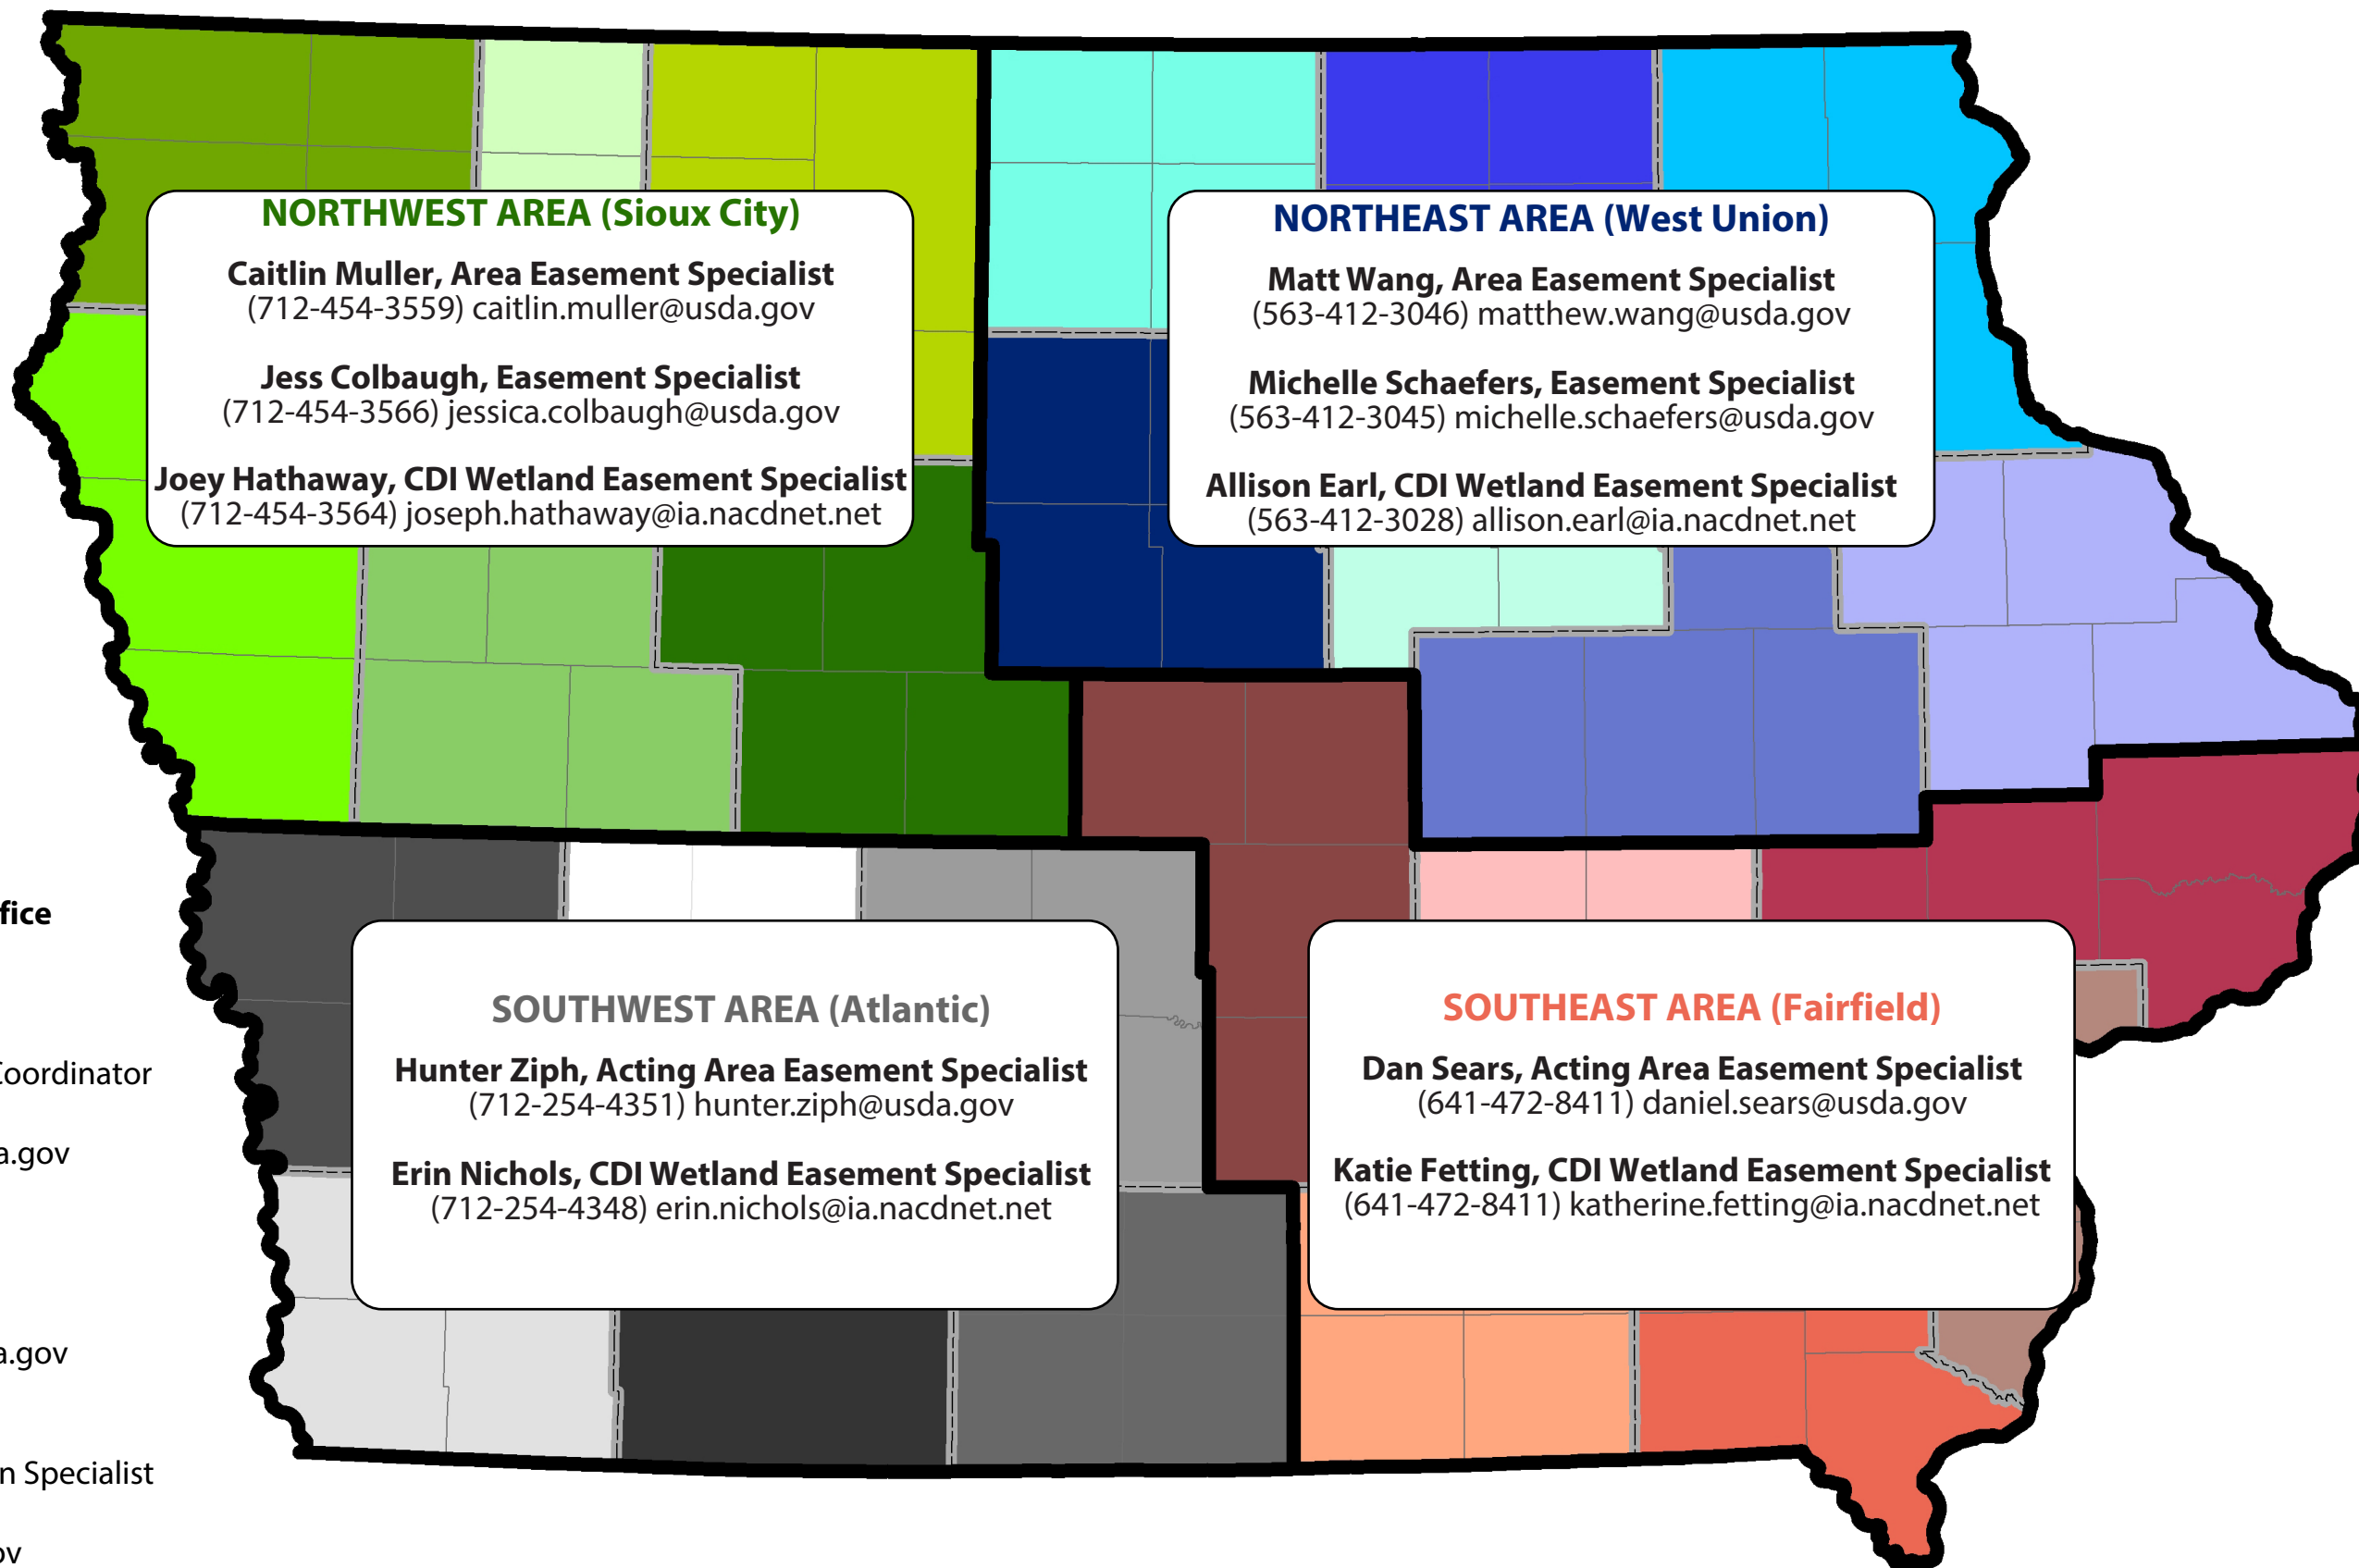

Iowa NRCS Easement Team

Iowa NRCS State Office
Des Moines, IA

Hannah Grimm
Easement Program Coordinator
(515-323-2267)
hannah.grimm@usda.gov

Olivia LaGrange
Easement Specialist
(515-323-2637)
olivia.lagrange@usda.gov

John Paulin
Easement Restoration Specialist
(515-323-2237)
john.paulin@usda.gov