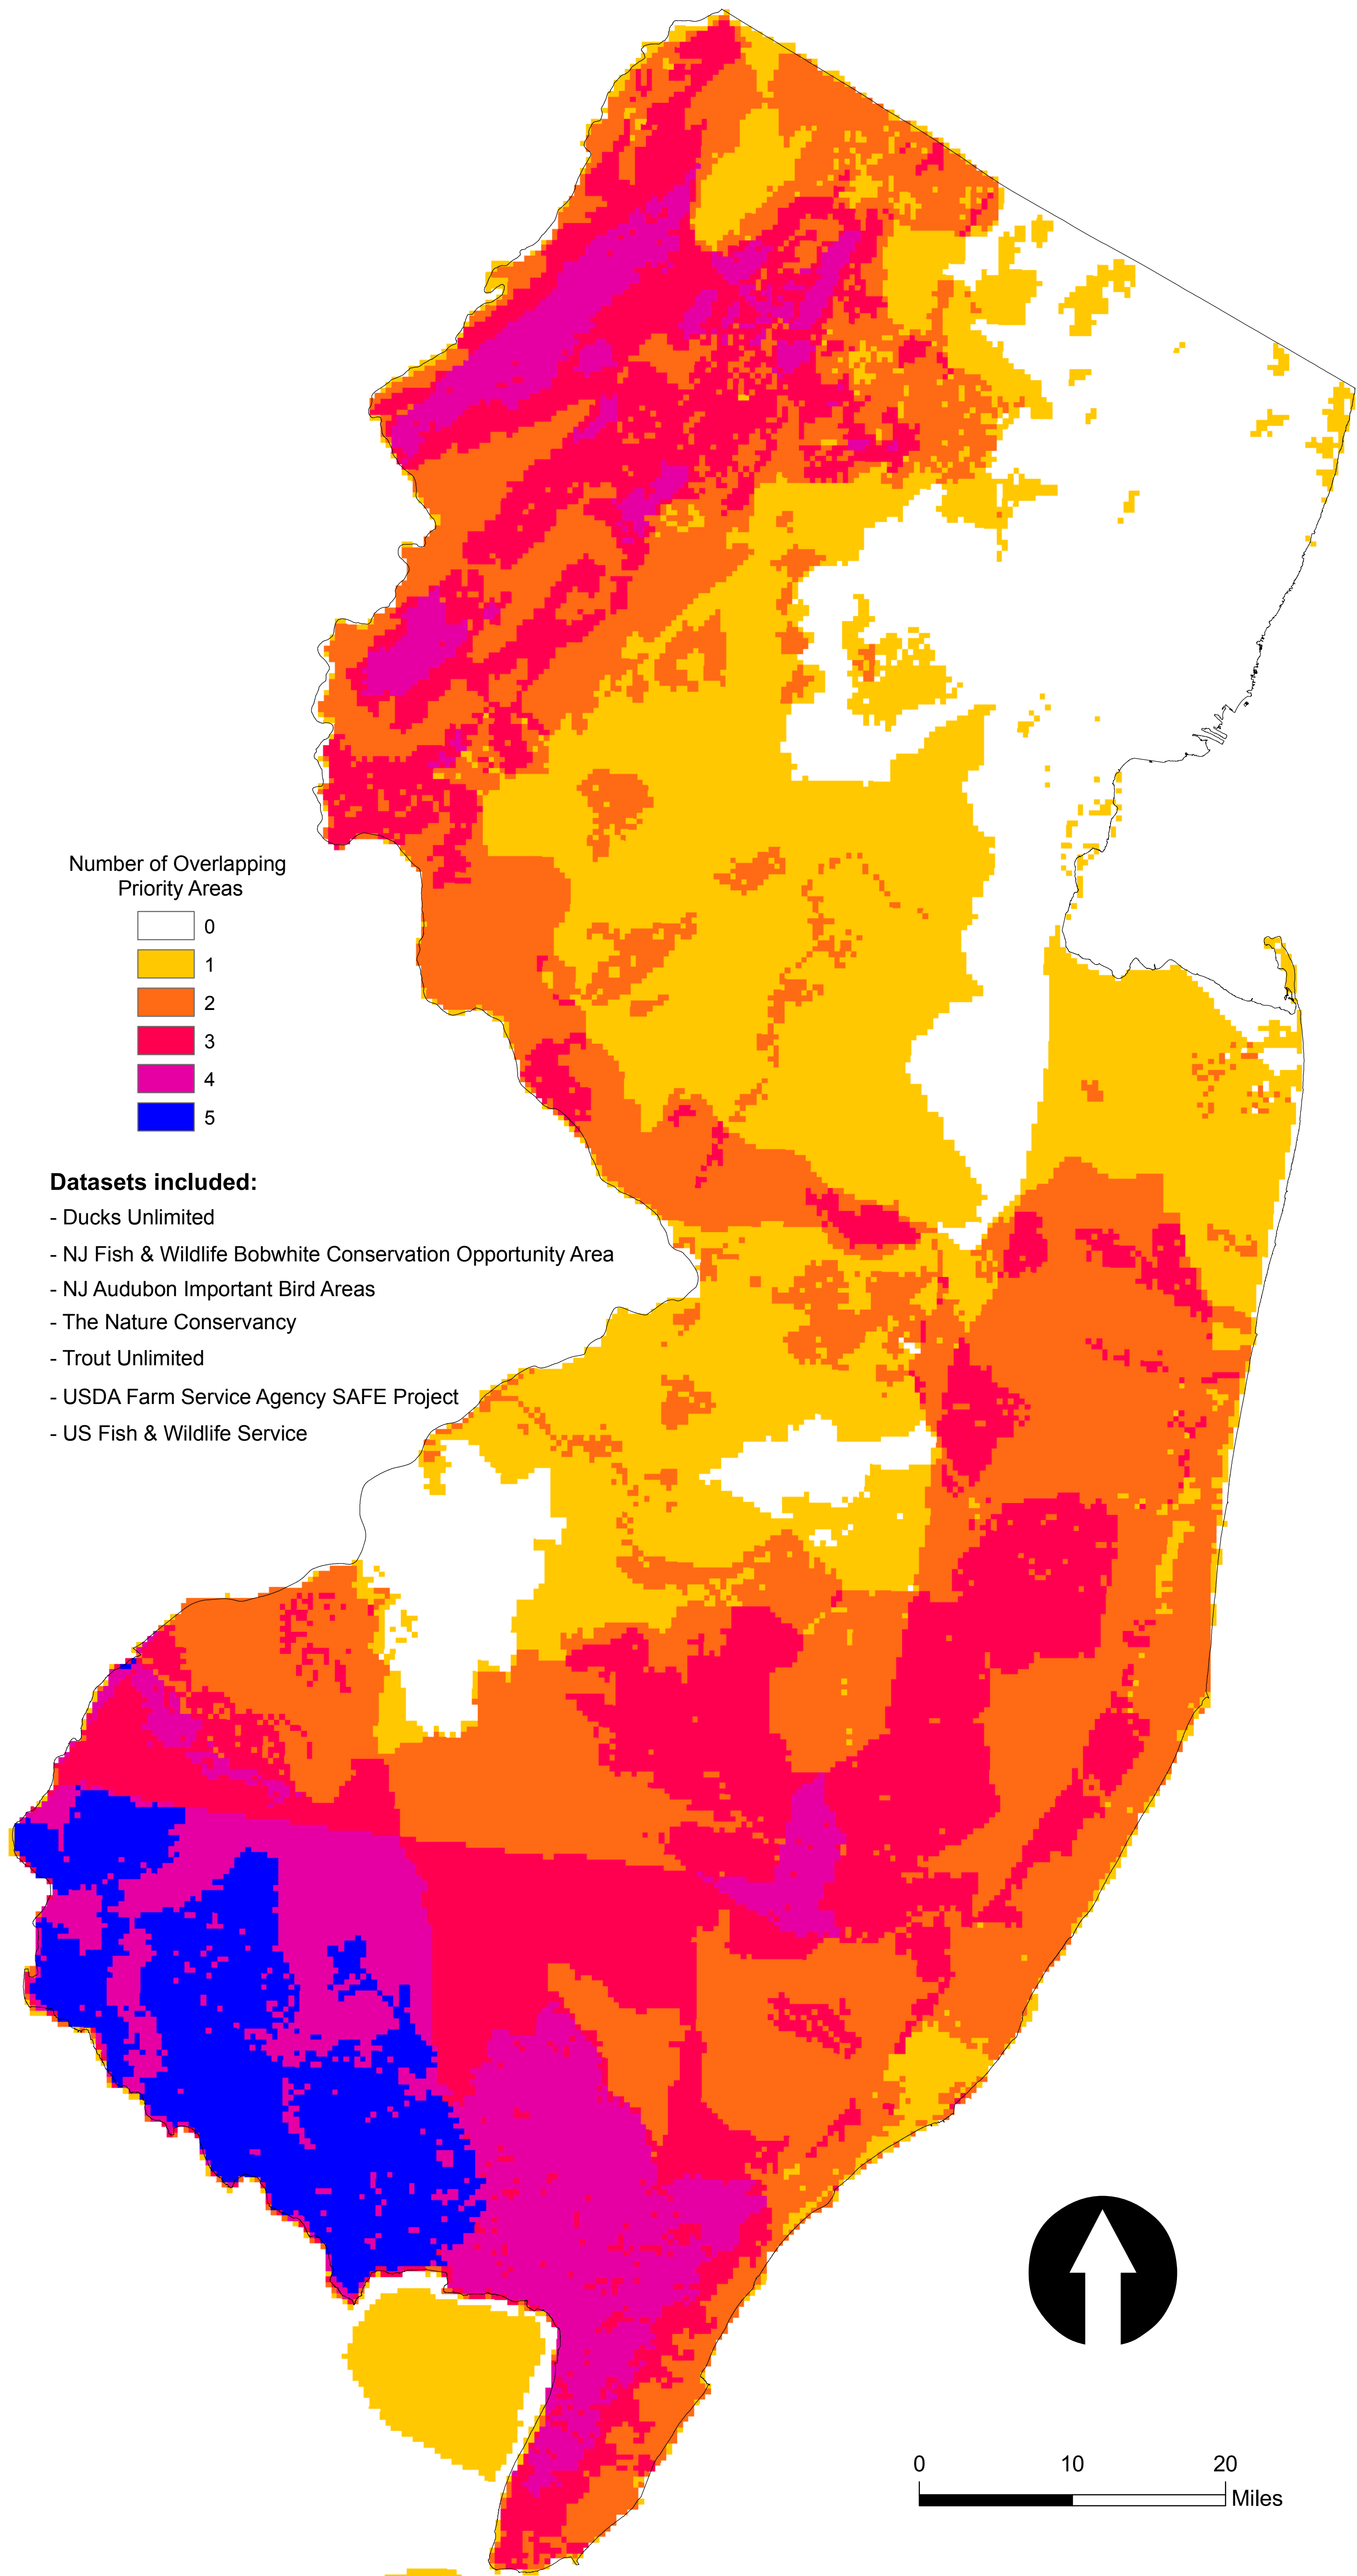

NJ NRCS State Technical Committee Geographic Priority Areas

Number of Overlapping
Priority Areas

Datasets included:

- Ducks Unlimited
- Natural Lands Trust
- NJ Audubon Important Bird Areas
- NJ DEP
- NJ Fish & Wildlife:
 - Bobwhite Conservation Opportunity Area
- NJ Water Supply Authority
- North Jersey RC&D
- RU Cooperative Extension:
 - Water Resources Program
- The Nature Conservancy
- Trout Unlimited
- US Fish & Wildlife Service
- USDA Farm Service Agency SAFE Project
- USDA Natural Resources Conservation Service
- Walkkill River Watershed Management Group

0 10 20
Miles

NJ NRCS State Technical Committee Wildlife Focused Geographic Priority Areas

NJ NRCS State Technical Committee Non-Wildlife Focused Geographic Priority Areas

Number of Overlapping
Priority Areas

Datasets included:

- Natural Lands Trust
- NJ DEP
- NJ Water Supply Authority
- North Jersey RC & D
- USDA - Natural Resources Conservation Service
- RU Cooperative Extension
Water Resources Program
- Walkkill River Watershed Management Group