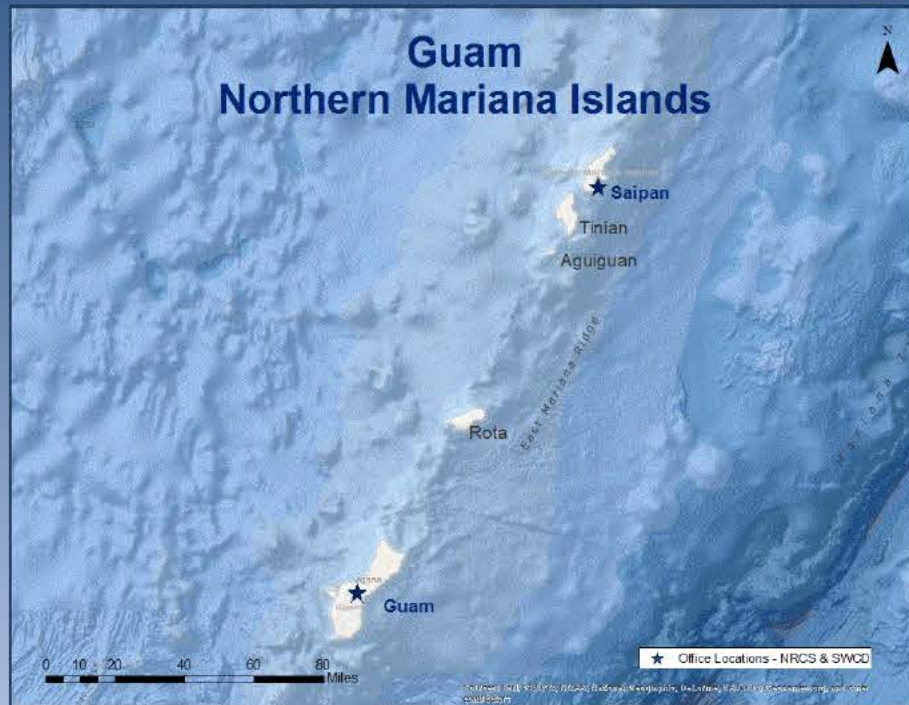

# Soil and Water Conservation Districts Pacific Islands Area

A map of the Pacific Islands Area with an overlay of the outline of the continental United States for reference.

Service Center	Soil and Water Conservation Districts (SWCD)
<b>PIA East</b>	
Aiea	South Oahu; West Oahu; Windward Oahu
American Samoa	American Samoa
Hilo	Hamakua; Kau; Puna; Waiakea
Hoolehua	Molokai-Lanai
Kahului	Central Maui; Hana; Olinda-Kula; West Maui
Kealahou	Kona
Lihue	East Kauai; West Kauai
Waimea	Mauna Kea
<b>PIA West</b>	
Guam	Northern Guam; Southern Guam
Palau	---
Pohnpei	Pohnpei
Saipan	Luta; Saipan and Northern Islands; Tinian and Aguiuan Islands