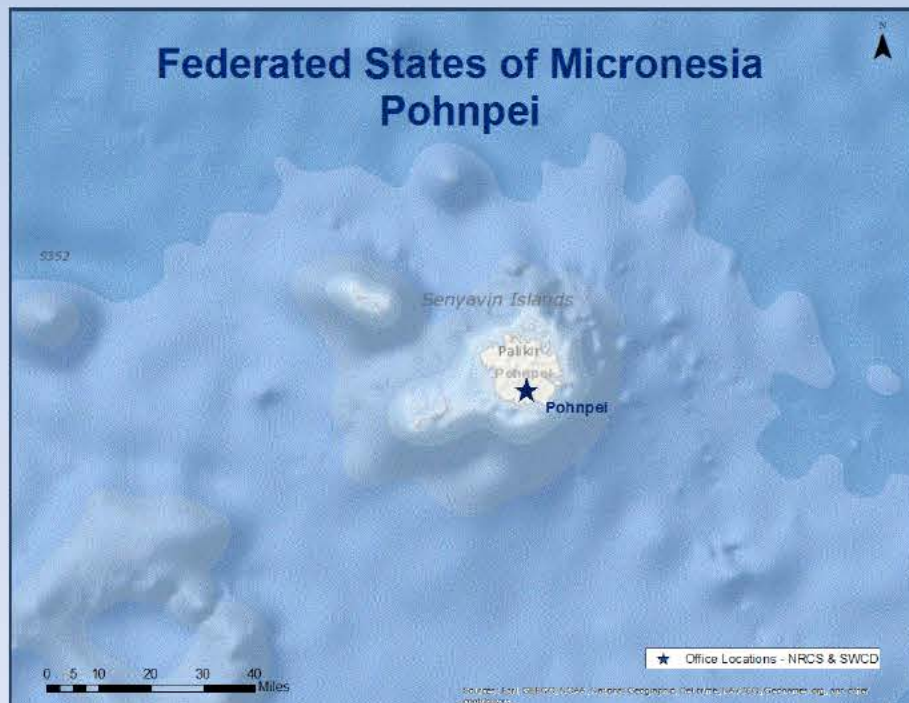

# Soil and Water Conservation Districts Pacific Islands Area

A map of the Pacific Islands Area with an overlay of the outline of the continental United States for reference.

Service Center	Soil and Water Conservation Districts (SWCD)
<b>PIA East</b>	
Aiea	South Oahu; West Oahu; Windward Oahu
American Samoa	American Samoa
Hilo	Hamakua; Kau; Puna; Waiakea
Hoolehua	Molokai-Lanai
Kahului	Central Maui; Hana; Olinda-Kula; West Maui
Kealahou	Kona
Lihue	East Kauai; West Kauai
Waimea	Mauna Kea
<b>PIA West</b>	
Guam	Northern Guam; Southern Guam
Palau	---
Pohnpei	Pohnpei
Saipan	Luta; Saipan and Northern Islands; Tinian and Aguiuan Islands