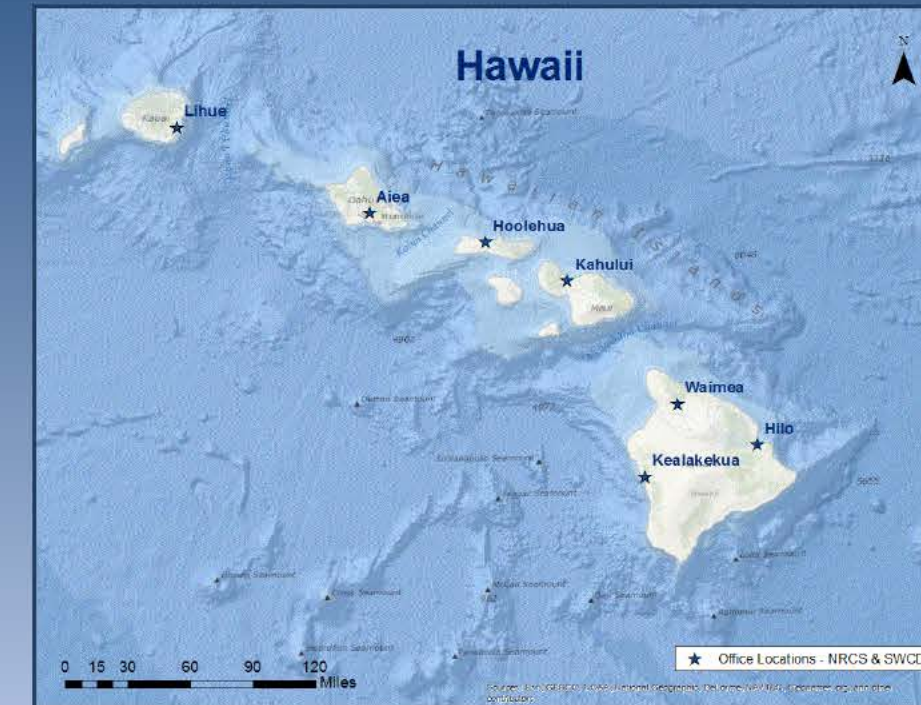

# Soil and Water Conservation Districts Pacific Islands Area

A map of the Pacific Islands Area with an overlay of the outline of the continental United States for reference.

Service Center	Soil and Water Conservation Districts (SWCD)
<b>PIA East</b>	
Aiea	South Oahu; West Oahu; Windward Oahu
American Samoa	American Samoa
Hilo	Hamakua; Kau; Puna; Waiakea
Hoolehua	Molokai-Lanai
Kahului	Central Maui; Hana; Olinda-Kula; West Maui
Kealahou	Kona
Lihue	East Kauai; West Kauai
Waimea	Mauna Kea
<b>PIA West</b>	
Guam	Northern Guam; Southern Guam
Palau	---
Pohnpei	Pohnpei
Saipan	Luta; Saipan and Northern Islands; Tinian and Aguiuan Islands