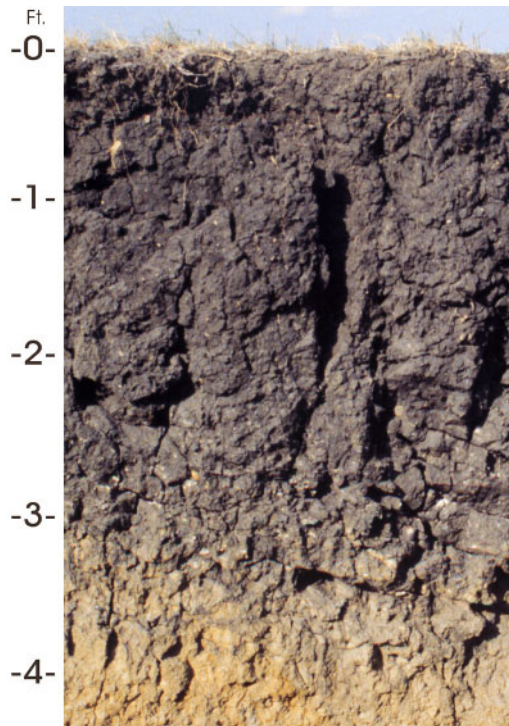

# HOUSTON BLACK -- TEXAS STATE SOIL

## Houston Black Soil Profile

Surface layer: black clay

Subsoil - upper: black clay with slickensides

Subsoil - lower: black clay with slickensides and calcium carbonate

Substratum: light olive brown clay

The Houston Black series occurs on about 1.5 million acres in the Blackland Prairie, which extends from north of Dallas south to San Antonio. Because of their highly expansive clays, Houston Black soils are recognized throughout the world as the classic Vertisols, which shrink and swell markedly with changes in moisture content. These soils formed under prairie vegetation and in calcareous clays and marls. Water enters the soils rapidly when they are dry and cracked and very slowly when they are moist.

Houston Black soils are used extensively for grain sorghum, cotton, corn, small grain, and forage grasses. They also occur in several metropolitan areas, where their very high shrink-swell potential commonly is a limitation affecting building site development.