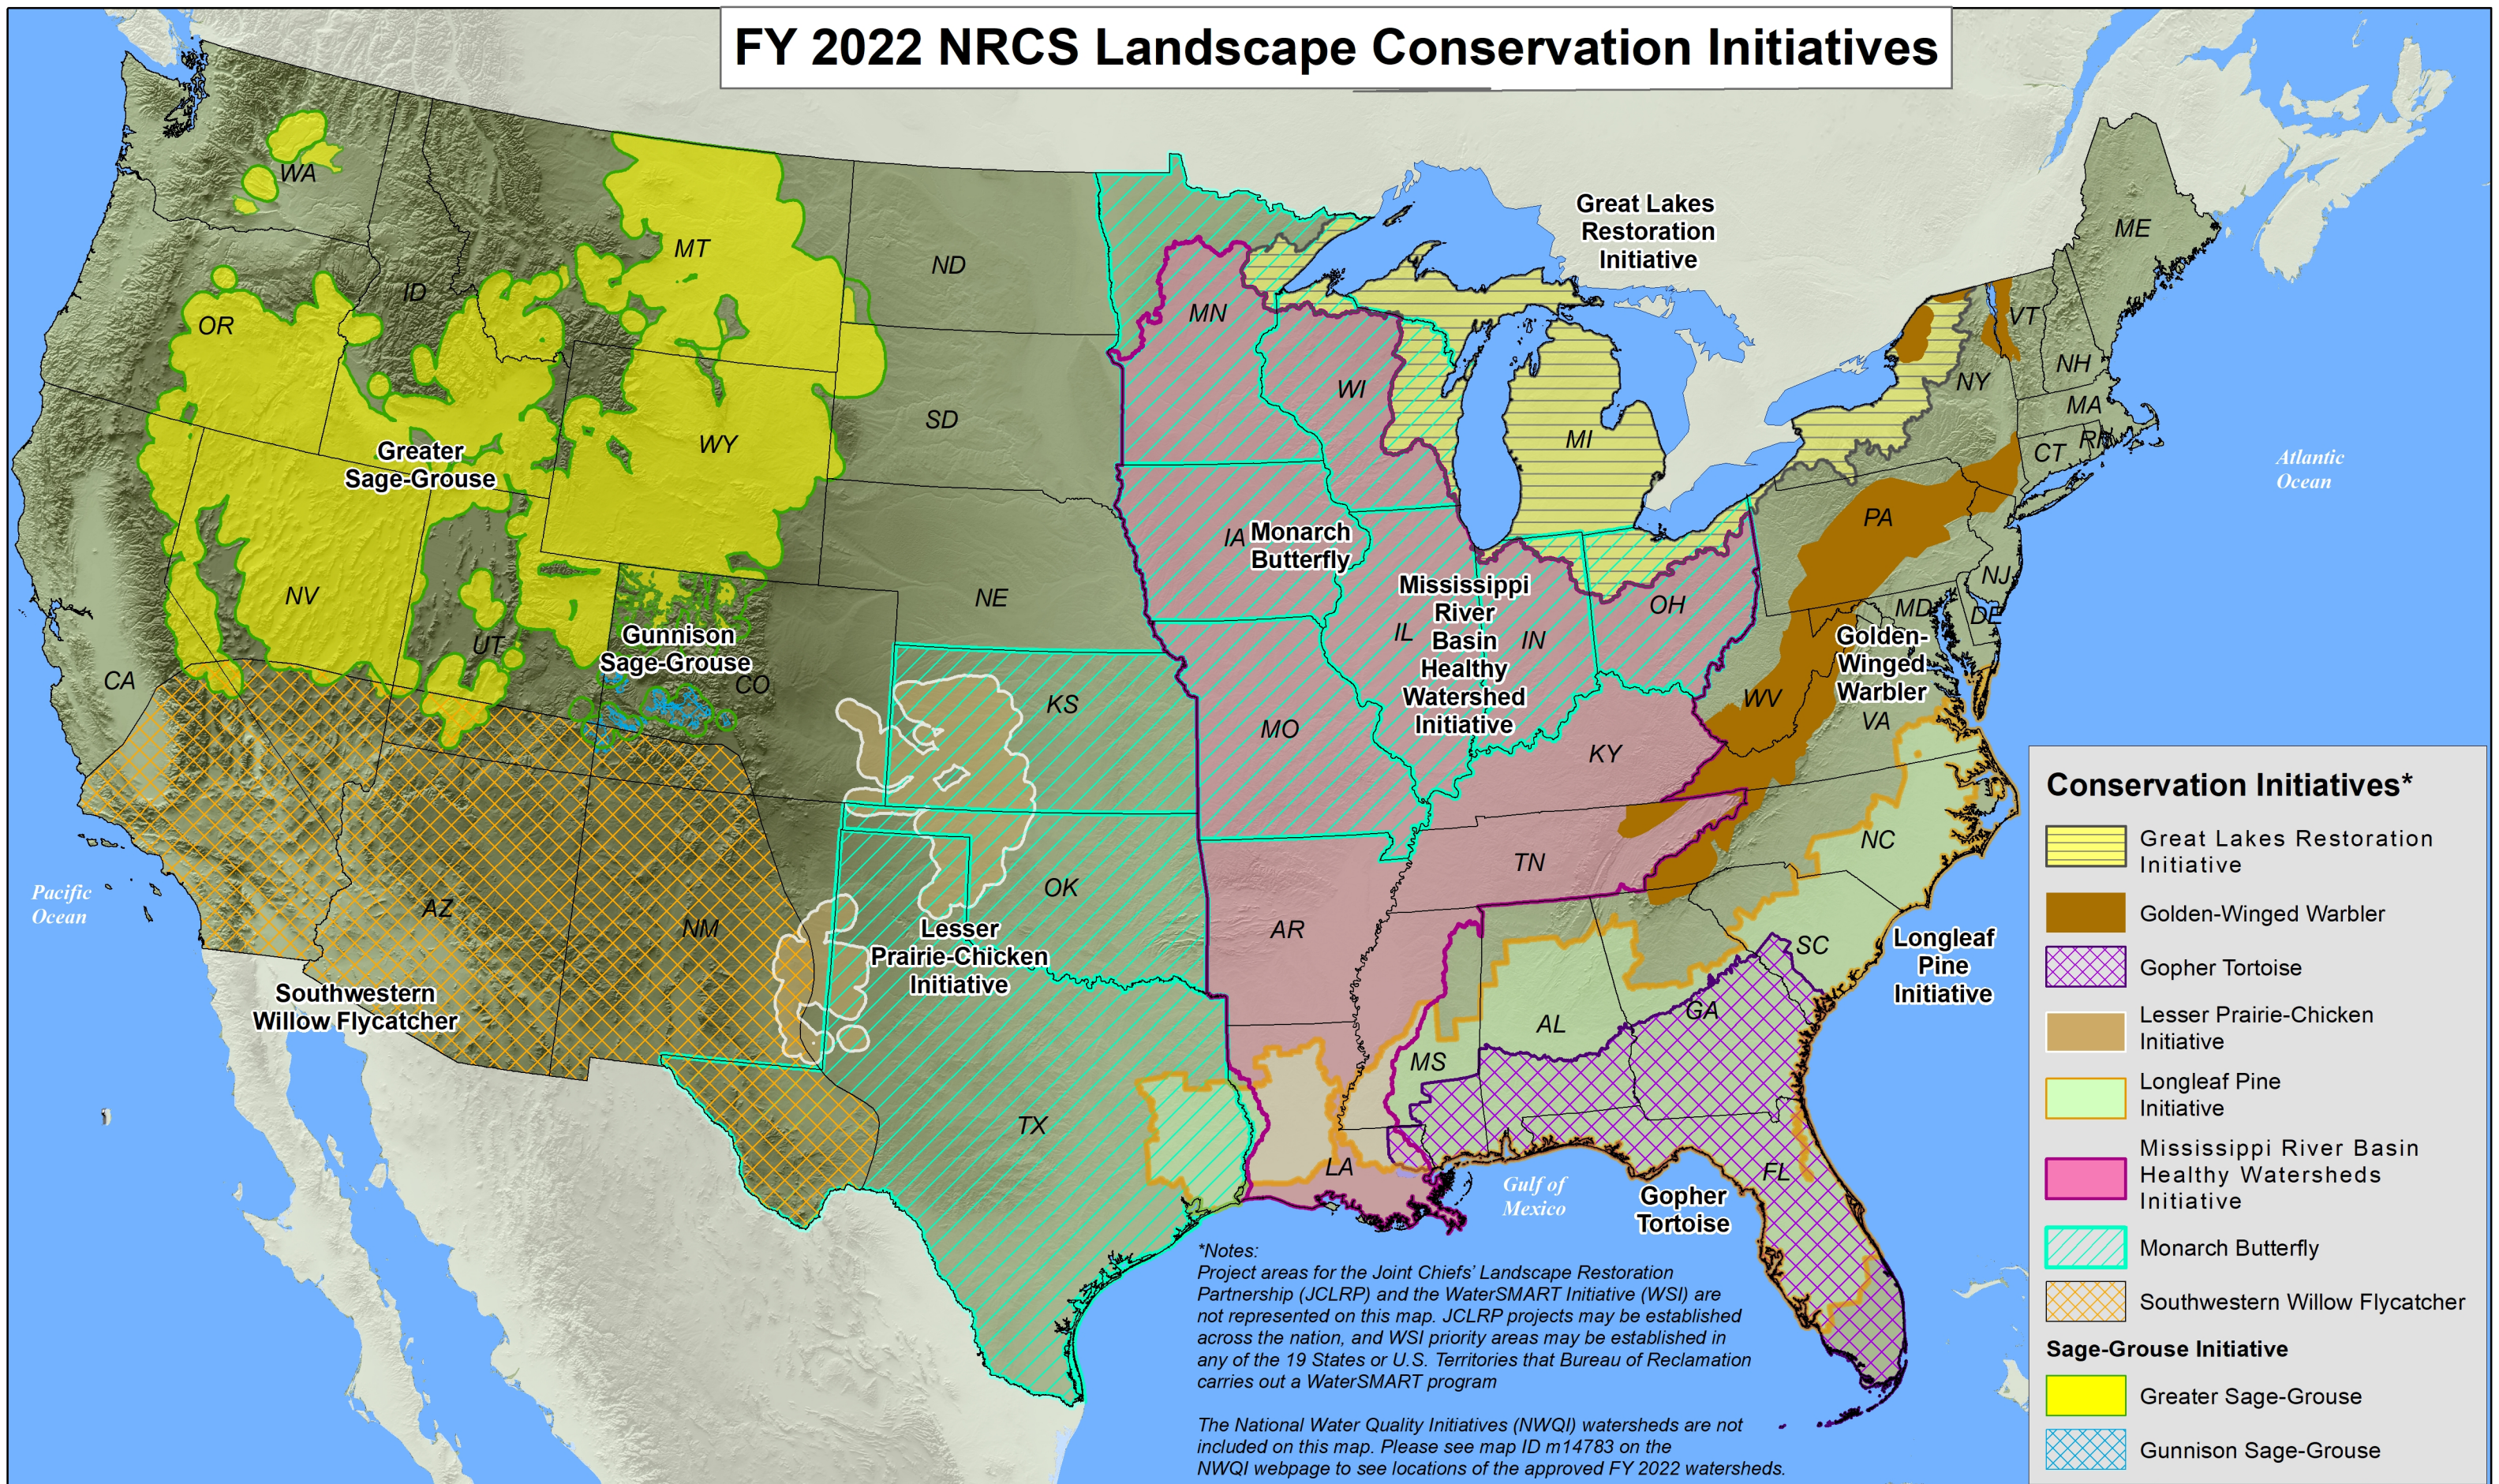

# FY 2022 NRCS Landscape Conservation Initiatives

**Conservation Initiatives\***

-  Great Lakes Restoration Initiative
-  Golden-Winged Warbler
-  Gopher Tortoise
-  Lesser Prairie-Chicken Initiative
-  Longleaf Pine Initiative
-  Mississippi River Basin Healthy Watersheds Initiative
-  Monarch Butterfly
-  Southwestern Willow Flycatcher

**Sage-Grouse Initiative**

-  Greater Sage-Grouse
-  Gunnison Sage-Grouse

*\*Notes:*  
 Project areas for the Joint Chiefs' Landscape Restoration Partnership (JCLRP) and the WaterSMART Initiative (WSI) are not represented on this map. JCLRP projects may be established across the nation, and WSI priority areas may be established in any of the 19 States or U.S. Territories that Bureau of Reclamation carries out a WaterSMART program

The National Water Quality Initiatives (NWQI) watersheds are not included on this map. Please see map ID m14783 on the NWQI webpage to see locations of the approved FY 2022 watersheds.